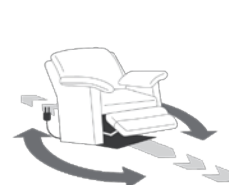

- A Seat Depth 22" / 56cm
- B Seat Height 21.5" / 55cm
- C Arm Height 25.5" / 65cm

Features

- > Back: 11 or 12 gauge sinuous springs
- > Seat: 8 gauge sinuous wire springs
- > Back filled with blown fibre
- > Chaise styling
- > Outside handle mechanism
- > Toggle power mechanism

39 Power Rocker Recliner
32 x 38 x 42"
81 x 97 x 107cm
IA: 21" / 53cm

71 Layflat Power Recliner
32 x 38 x 42"
81 x 97 x 107cm
IA: 21" / 53cm

RECLINER OPTIONS

31 Power Wallhugger Recliner

32 Rocker Recliner

33 Swivel Rocker Recliner

34 Swivel Glider Recliner

35 Wallhugger Recliner

38 Power Swivel Glider Recliner

39 Power Rocker Recliner

71 Power Layflat Recliner