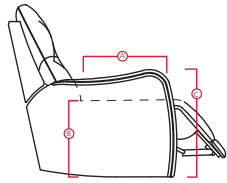

Recliners

33 Swivel Rocker Recliner

43019 / 48019 HIGHWOOD

Printed in Canada 09/16

PALLISER[®]
My Home, My Style, My Way™

43019 / 48019 HIGHWOOD

PALLISER[®]
My Home, My Style, My Way™

DIMENSIONS SHOWN AS WIDTH X DEPTH X HEIGHT.
SPECIFICATIONS ARE CORRECT AT TIME OF PRINTING AND ARE SUBJECT TO CHANGE WITHOUT NOTICE.
LHF – LEFT HAND FACING RHF – RIGHT HAND FACING IA – INSIDE ARM TO INSIDE ARM

- A Seat Depth 22" / 56cm
- B Seat Height 21.5" / 55cm
- C Arm Height 25.5" / 65cm

Features

- > Back: 11 or 12 gauge sinuous springs
- > Seat: 8 gauge sinuous wire springs
- > Back filled with blown fibre
- > Chaise styling
- > Outside handle mechanism
- > Toggle power mechanism

39 Power Rocker Recliner
32 x 38 x 42"
81 x 97 x 107cm
IA: 21" / 53cm

71 Layflat Power Recliner
32 x 38 x 42"
81 x 97 x 107cm
IA: 21" / 53cm

RECLINER OPTIONS

31 Power Wallhugger Recliner

32 Rocker Recliner