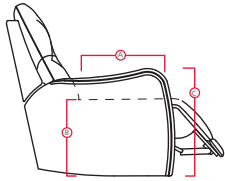

Recliners

38 Power Swivel Glider Recliner

Touch power control

MY COMFORT™

43205 / 48205 MYRTLE BEACH

Printed in Canada 06/15

PALLISER®
My Home, My Style, My Way™

43205 / 48205 MYRTLE BEACH

PALLISER®

My Home, My Style, My Way™

DIMENSIONS SHOWN AS WIDTH X DEPTH X HEIGHT.
SPECIFICATIONS ARE CORRECT AT TIME OF PRINTING AND ARE SUBJECT TO CHANGE WITHOUT NOTICE.
LHF – LEFT HAND FACING RHF – RIGHT HAND FACING IA – INSIDE ARM TO INSIDE ARM

- A Seat Depth 22" / 56cm
- B Seat Height 18" / 46cm
- C Arm Height 24" / 61cm

Features

- > Back: premium elastic webbing
- > Seat: Interwoven 100% elastic webbing

For more information,
go to palliser.com

38 Power Swivel Glider
Recliner
30 x 37 x 41"
76 x 94 x 104cm
IA: 20" / 51cm