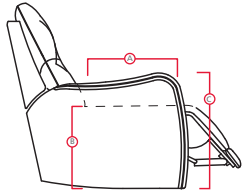

# 77278 / 70278 GENESSA

**PALLISER**<sup>®</sup>  
My Home, My Style, My Way™

DIMENSIONS SHOWN AS WIDTH X DEPTH X HEIGHT.  
SPECIFICATIONS ARE CORRECT AT TIME OF PRINTING AND ARE SUBJECT TO CHANGE WITHOUT NOTICE.  
LHF – LEFT HAND FACING RHF – RIGHT HAND FACING IA – INSIDE ARM TO INSIDE ARM

A Seat Depth 22" / 56cm

B Seat Height 17.5" / 44cm

C Arm Height 25" / 64cm

02 Chair  
48 x 42 x 34"  
122 x 107 x 86cm  
IA: 28" / 71cm

04 Ottoman  
28 x 40 x 18"  
71 x 102 x 46cm

07 LHF Loveseat  
68 x 42 x 34"  
173 x 107 x 86cm