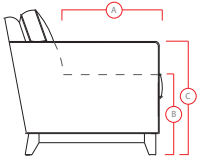

Stationary

01 Sofa

02 Chair

77303 / 70303 OCEAN DRIVE

Printed in Canada 08/2015

PALLISER[®]
My Home, My Style, My Way™

77303 / 70303 OCEAN DRIVE

DIMENSIONS SHOWN AS WIDTH X DEPTH X HEIGHT.
SPECIFICATIONS ARE CORRECT AT TIME OF PRINTING AND ARE SUBJECT TO CHANGE WITHOUT NOTICE.
LHF – LEFT HAND FACING RHF – RIGHT HAND FACING IA – INSIDE ARM TO INSIDE ARM

PALLISER[®]
My Home, My Style, My Way™

- A Seat Depth 20.5" / 52cm
- B Seat Height 18.5" / 47cm
- C Arm Height 24" / 61cm

Features

- > Back: premium elastic webbing
- > Seat: interwoven 100% elastic webbing
- > Optional wood foot finish