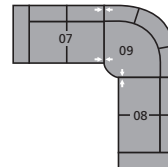

DIMENSIONS SHOWN AS WIDTH X DEPTH X HEIGHT.
SPECIFICATIONS ARE CORRECT AT TIME OF PRINTING AND ARE SUBJECT TO CHANGE WITHOUT NOTICE.
LHF – LEFT HAND FACING RHF – RIGHT HAND FACING IA – INSIDE ARM TO INSIDE ARM

22 Sofabed 60"
79 x 38 x 34"
201 x 97 x 86cm
IA: 69" / 175cm

33 Swivel Chair
36 x 38 x 33"
91 x 97 x 84cm
IA: 23" / 58cm

35 RHF Corner Chaise
83 x 38 x 34"
211 x 97 x 86cm

36 LHF Corner Chaise
83 x 38 x 34"
211 x 97 x 86cm

39 LHF Sofa Split
89 x 38 x 34"
226 x 97 x 86cm

40 RHF Sofa Split
89 x 38 x 34"
226 x 97 x 86cm

62 Pushback Chair
34 x 38 x 37"
86 x 97 x 94cm
IA: 22" / 56cm

C2 – 39/08
89 x 89"
226 x 226cm

C4 – 07/09/14/15
100 x 125"
254 x 318cm

C7 – 07/09/08
100 x 100"
254 x 254cm

C9 – 12/35
112 x 83"
284 x 211cm

CE – 07/35
89 x 83"
226 x 211cm