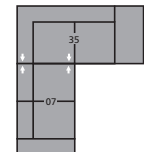

DIMENSIONS SHOWN AS WIDTH X DEPTH X HEIGHT.
SPECIFICATIONS ARE CORRECT AT TIME OF PRINTING AND ARE SUBJECT TO CHANGE WITHOUT NOTICE.
LHF – LEFT HAND FACING RHF – RIGHT HAND FACING IA – INSIDE ARM TO INSIDE ARM

22 Sofabed 60"
79 x 38 x 34"
201 x 97 x 86cm
IA: 69" / 175cm

33 Swivel Chair
36 x 38 x 33"
91 x 97 x 84cm
IA: 23" / 58cm

35 RHF Corner Chaise
83 x 38 x 34"
211 x 97 x 86cm

36 LHF Corner Chaise
83 x 38 x 34"
211 x 97 x 86cm

39 LHF Sofa Split
89 x 38 x 34"
226 x 97 x 86cm

40 RHF Sofa Split
89 x 38 x 34"
226 x 97 x 86cm

62 Pushback Chair
34 x 38 x 37"
86 x 97 x 94cm
IA: 22" / 56cm

C2 – 39/08
89 x 89"
226 x 226cm

C4 – 07/09/14/15
100 x 125"
254 x 318cm

C7 – 07/09/08
100 x 100"
254 x 254cm

C9 – 12/35
112 x 83"
284 x 211cm

CE – 07/35
89 x 83"
226 x 211cm