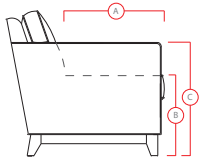

My Home, My Style, My Way™

DIMENSIONS SHOWN AS WIDTH X DEPTH X HEIGHT.
 SPECIFICATIONS ARE CORRECT AT TIME OF PRINTING AND ARE SUBJECT TO CHANGE WITHOUT NOTICE.
LHF – LEFT HAND FACING **RHF** – RIGHT HAND FACING **IA** – INSIDE ARM TO INSIDE ARM

Features

- > Seat: interwoven
100% elastic webbing
- > Back filled with blown fibre

For more information,
 go to palliser.com

- A** Seat Depth 23.5" / 60cm
- B** Seat Height 17.5" / 44cm
- C** Arm Height 23.5" / 60cm