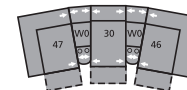

32 Rocker Recliner
39 Power Rocker Recliner
42 x 40 x 40"
107 x 102 x 102cm
IA: 21" / 53cm

33 Swivel Rocker Recliner
42 x 40 x 41"
107 x 102 x 104cm
IA: 21" / 53cm

46 RHF Recliner
66 RHF Power Recliner
33 x 40 x 40"
84 x 102 x 102cm

58 Loveseat Console
68 Power Loveseat Console
79 x 40 x 40"
201 x 102 x 102cm

56 RHF Chaise
33 x 66 x 40"
84 x 168 x 102cm

57 LHF Chaise
33 x 66 x 40"
84 x 168 x 102cm

W0 Home Theatre Wedge
17 x 40 x 35"
43 x 102 x 89cm

W1 Wedge 45°
37 x 38 x 35"
94 x 97 x 89cm

W2 Console
13 x 40 x 35"
33 x 102 x 89cm

Configurations measured in full recline.

MA – 47/10/09/10/46
108 x 108"
274 x 274cm

MW – 47/W1/10/10/W1/46
159 x 75"
404 x 191cm

MX – 47/W0/30/W0/46
119 x 70"
302 x 178cm

MZ – 47/W2/30/W2/46
116 x 63"
295 x 160cm