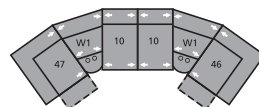

47 LHF Recliner
67 LHF Power Recliner
33 x 40 x 40"
84 x 102 x 102cm

51 Sofa Recliner
61 Power Sofa Recliner
89 x 40 x 40"
226 x 102 x 102cm
IA: 67" / 170cm

53 Loveseat Recliner
63 Power Loveseat Recliner
66 x 40 x 40"
168 x 102 x 102cm
IA: 44" / 112cm

58 Loveseat Console
68 Power Loveseat Console
79 x 40 x 40"
201 x 102 x 102cm

56 RHF Chaise
33 x 66 x 40"
84 x 168 x 102cm

57 LHF Chaise
33 x 66 x 40"
84 x 168 x 102cm

W0 Home Theatre Wedge
17 x 40 x 35"
43 x 102 x 89cm

W1 Wedge 45°
37 x 38 x 35"
94 x 97 x 89cm

W2 Console
13 x 40 x 35"
33 x 102 x 89cm

Configurations measured in full recline.

MA – 47/10/09/10/46
108 x 108"
274 x 274cm

MW – 47/W1/10/10/W1/46
159 x 75"
404 x 191cm

MX – 47/W0/30/W0/46
119 x 70"
302 x 178cm

MZ – 47/W2/30/W2/46
116 x 63"
295 x 160cm