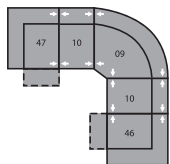

47 LHF Recliner
67 LHF Power Recliner
33 x 40 x 40"
84 x 102 x 102cm

51 Sofa Recliner
61 Power Sofa Recliner
89 x 40 x 40"
226 x 102 x 102cm
IA: 67" / 170cm

53 Loveseat Recliner
63 Power Loveseat Recliner
66 x 40 x 40"
168 x 102 x 102cm
IA: 44" / 112cm

58 Loveseat Console
68 Power Loveseat Console
79 x 40 x 40"
201 x 102 x 102cm

56 RHF Chaise
33 x 66 x 40"
84 x 168 x 102cm

57 LHF Chaise
33 x 66 x 40"
84 x 168 x 102cm

W0 Home Theatre Wedge
17 x 40 x 35"
43 x 102 x 89cm

W1 Wedge 45°
37 x 38 x 35"
94 x 97 x 89cm

W2 Console
13 x 40 x 35"
33 x 102 x 89cm

Configurations measured in full recline.

MA – 47/10/09/10/46
108 x 108"
274 x 274cm

MW – 47/W1/10/10/W1/46
159 x 75"
404 x 191cm

MX – 47/W0/30/W0/46
119 x 70"
302 x 178cm

MZ – 47/W2/30/W2/46
116 x 63"
295 x 160cm