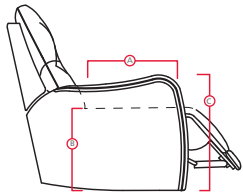

PALLISER®
My Home, My Style, My Way™

41124 ARLINGTON

PALLISER®
My Home, My Style, My Way™

DIMENSIONS SHOWN AS WIDTH X DEPTH X HEIGHT.
SPECIFICATIONS ARE CORRECT AT TIME OF PRINTING AND ARE SUBJECT TO CHANGE WITHOUT NOTICE.
LHF – LEFT HAND FACING RHF – RIGHT HAND FACING IA – INSIDE ARM TO INSIDE ARM

- A Seat Depth 21.5" / 55cm
- B Seat Height 19.5" / 50cm
- C Arm Height 23.5" / 60cm

Features

- > Back: premium elastic webbing
- > Seat: 8 gauge sinuous wire springs
- > Back filled with blown fibre
- > Chaise styling
- > Toggle power mechanism