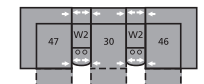

47 LHF Recliner
67 LHF Power Recliner
33 x 40 x 40"
84 x 102 x 102cm

51 Sofa Recliner
61 Power Sofa Recliner
89 x 40 x 40"
226 x 102 x 102cm
IA: 67" / 170cm

53 Loveseat Recliner
63 Power Loveseat Recliner
66 x 40 x 40"
168 x 102 x 102cm
IA: 44" / 112cm

58 Loveseat Console
68 Power Loveseat Console
79 x 40 x 40"
201 x 102 x 102cm

56 RHF Chaise
33 x 66 x 40"
84 x 168 x 102cm

57 LHF Chaise
33 x 66 x 40"
84 x 168 x 102cm

W0 Home Theatre Wedge
17 x 40 x 35"
43 x 102 x 89cm

W1 Wedge 45°
37 x 38 x 35"
94 x 97 x 89cm

W2 Console
13 x 40 x 35"
33 x 102 x 89cm

Configurations measured in full recline.

MA – 47/10/09/10/46
108 x 108"
274 x 274cm

MW – 47/W1/10/10/W1/46
159 x 75"
404 x 191cm

MX – 47/W0/30/W0/46
119 x 70"
302 x 178cm

MZ – 47/W2/30/W2/46
116 x 63"
295 x 160cm