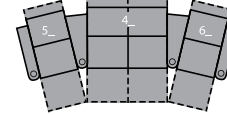

1R Manual Recliner
1E Power Recliner
37 x 39 x 41"
94 x 99 x 104cm
IA: 23" / 58cm

2R LHF Arm, Manual Recliner
2E LHF Arm, Power Recliner
30 x 39 x 41"
76 x 99 x 104cm

3R RHF Arm, Manual Recliner
3E RHF Arm, Power Recliner
30 x 39 x 41"
76 x 99 x 104cm

8R Armless Manual Recliner
8E Armless Power Recliner
22 x 37 x 41"
56 x 94 x 104cm

9R LHF Wedge, Manual Recliner
9E LHF Wedge, Power Recliner
37 x 39 x 41"
94 x 99 x 104cm

2 Seats Straight
67 x 64" / 170 x 163cm

2 Seats Curved
74 x 66" / 188 x 168cm

3 Seats Straight
97 x 64" / 246 x 163cm

3 Seats Curved
110 x 68" / 279 x 173cm

4 Seats Straight
126 x 64" / 320 x 163cm

4 Seats Curved
146 x 73" / 371 x 185cm

4 Seats Straight
119 x 64" / 302 x 163cm

4 Seats Curved
133 x 68" / 338 x 173cm