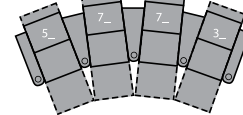

1R Manual Recliner
1E Power Recliner
37 x 39 x 41"
94 x 99 x 104cm
IA: 23" / 58cm

2R LHF Arm, Manual Recliner
2E LHF Arm, Power Recliner
30 x 39 x 41"
76 x 99 x 104cm

3R RHF Arm, Manual Recliner
3E RHF Arm, Power Recliner
30 x 39 x 41"
76 x 99 x 104cm

6R RHF Arm, LHF Wedge, Manual Recliner
6E RHF Arm, LHF Wedge, Power Recliner
45 x 39 x 41"
114 x 99 x 104cm
IA: 23" / 58cm

7R RHF Wedge, Manual Recliner
7E RHF Wedge, Power Recliner
37 x 39 x 41"
94 x 99 x 104cm

2 Seats Curved
74 x 66" / 188 x 168cm

3 Seats Straight
97 x 64" / 246 x 163cm

3 Seats Curved
110 x 68" / 279 x 173cm

4 Seats Straight
126 x 64" / 320 x 163cm

4 Seats Curved
146 x 73" / 371 x 185cm

4 Seats Straight
119 x 64" / 302 x 163cm

4 Seats Curved
133 x 68" / 338 x 173cm