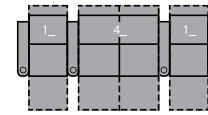

1R Manual Recliner
1E Power Recliner
37 x 39 x 41"
94 x 99 x 104cm
IA: 23" / 58cm

2R LHF Arm, Manual Recliner
2E LHF Arm, Power Recliner
30 x 39 x 41"
76 x 99 x 104cm

3R RHF Arm, Manual Recliner
3E RHF Arm, Power Recliner
30 x 39 x 41"
76 x 99 x 104cm

6R RHF Arm, LHF Wedge, Manual Recliner
6E RHF Arm, LHF Wedge, Power Recliner
45 x 39 x 41"
114 x 99 x 104cm
IA: 23" / 58cm

7R RHF Wedge, Manual Recliner
7E RHF Wedge, Power Recliner
37 x 39 x 41"
94 x 99 x 104cm

2 Seats Curved
74 x 66" / 188 x 168cm

3 Seats Straight
97 x 64" / 246 x 163cm

3 Seats Curved
110 x 68" / 279 x 173cm

4 Seats Straight
126 x 64" / 320 x 163cm

4 Seats Curved
146 x 73" / 371 x 185cm

4 Seats Straight
119 x 64" / 302 x 163cm

4 Seats Curved
133 x 68" / 338 x 173cm