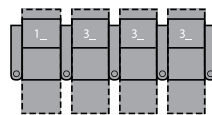

1R Manual Recliner
1E Power Recliner
37 x 39 x 41"
94 x 99 x 104cm
IA: 23" / 58cm

2R LHF Arm, Manual Recliner
2E LHF Arm, Power Recliner
30 x 39 x 41"
76 x 99 x 104cm

3R RHF Arm, Manual Recliner
3E RHF Arm, Power Recliner
30 x 39 x 41"
76 x 99 x 104cm

6R RHF Arm, LHF Wedge, Manual Recliner
6E RHF Arm, LHF Wedge, Power Recliner
45 x 39 x 41"
114 x 99 x 104cm
IA: 23" / 58cm

7R RHF Wedge, Manual Recliner
7E RHF Wedge, Power Recliner
37 x 39 x 41"
94 x 99 x 104cm

8R Armless Manual Recliner
8E Armless Power Recliner
22 x 37 x 41"
56 x 94 x 104cm

9R LHF Wedge, Manual Recliner
9E LHF Wedge, Power Recliner
37 x 39 x 41"
94 x 99 x 104cm

2 Seats Straight
67 x 64" / 170 x 163cm

2 Seats Curved
74 x 66" / 188 x 168cm

3 Seats Straight
97 x 64" / 246 x 163cm

3 Seats Curved
110 x 68" / 279 x 173cm

4 Seats Straight
126 x 64" / 320 x 163cm

4 Seats Curved
146 x 73" / 371 x 185cm

4 Seats Straight
119 x 64" / 302 x 163cm