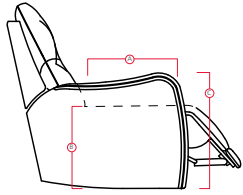

- A Seat Depth 22" / 56cm
- B Seat Height 19" / 48cm
- C Arm Height 24.5" / 62cm

Features

- > In-arm storage

Options

- > LED Lights & Cupholders
- > Wireless Bass Shaker
- > Grommets for use with accessories
- > Tray Table & Grommets
- > Stainless Steel or Antique Cupholders
- > Stainless Steel or Espresso Foot Options