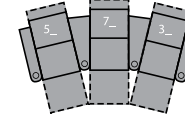

1R Manual Recliner
1E Power Recliner
37 x 39 x 41"
94 x 99 x 104cm
IA: 23" / 58cm

2R LHF Arm, Manual Recliner
2E LHF Arm, Power Recliner
30 x 39 x 41"
76 x 99 x 104cm

3R RHF Arm, Manual Recliner
3E RHF Arm, Power Recliner
30 x 39 x 41"
76 x 99 x 104cm

6R RHF Arm, LHF Wedge, Manual Recliner
6E RHF Arm, LHF Wedge, Power Recliner
45 x 39 x 41"
114 x 99 x 104cm
IA: 23" / 58cm

7R RHF Wedge, Manual Recliner
7E RHF Wedge, Power Recliner
37 x 39 x 41"
94 x 99 x 104cm

8R Armless Manual Recliner
8E Armless Power Recliner
22 x 37 x 41"
56 x 94 x 104cm

9R LHF Wedge, Manual Recliner
9E LHF Wedge, Power Recliner
37 x 39 x 41"
94 x 99 x 104cm

2 Seats Straight
67 x 64" / 170 x 163cm

2 Seats Curved
74 x 66" / 188 x 168cm

3 Seats Straight
97 x 64" / 246 x 163cm

3 Seats Curved
110 x 68" / 279 x 173cm

4 Seats Straight
126 x 64" / 320 x 163cm

4 Seats Curved
146 x 73" / 371 x 185cm

4 Seats Straight
119 x 64" / 302 x 163cm