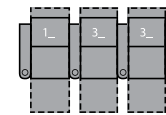

1R Manual Recliner
1E Power Recliner
37 x 39 x 41"
94 x 99 x 104cm
IA: 23" / 58cm

2R LHF Arm, Manual Recliner
2E LHF Arm, Power Recliner
30 x 39 x 41"
76 x 99 x 104cm

3R RHF Arm, Manual Recliner
3E RHF Arm, Power Recliner
30 x 39 x 41"
76 x 99 x 104cm

6R RHF Arm, LHF Wedge, Manual Recliner
6E RHF Arm, LHF Wedge, Power Recliner
45 x 39 x 41"
114 x 99 x 104cm
IA: 23" / 58cm

7R RHF Wedge, Manual Recliner
7E RHF Wedge, Power Recliner
37 x 39 x 41"
94 x 99 x 104cm

8R Armless Manual Recliner
8E Armless Power Recliner
22 x 37 x 41"
56 x 94 x 104cm

9R LHF Wedge, Manual Recliner
9E LHF Wedge, Power Recliner
37 x 39 x 41"
94 x 99 x 104cm

2 Seats Straight
67 x 64" / 170 x 163cm

2 Seats Curved
74 x 66" / 188 x 168cm

3 Seats Straight
97 x 64" / 246 x 163cm

3 Seats Curved
110 x 68" / 279 x 173cm

4 Seats Straight
126 x 64" / 320 x 163cm

4 Seats Curved
146 x 73" / 371 x 185cm

4 Seats Straight
119 x 64" / 302 x 163cm