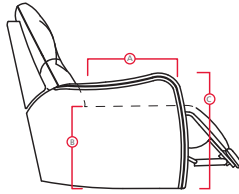

41964 BARI

PALLISER®
My Home, My Style, My Way™

DIMENSIONS SHOWN AS WIDTH X DEPTH X HEIGHT.
SPECIFICATIONS ARE CORRECT AT TIME OF PRINTING AND ARE SUBJECT TO CHANGE WITHOUT NOTICE.
LHF – LEFT HAND FACING RHF – RIGHT HAND FACING IA – INSIDE ARM TO INSIDE ARM

- A Seat Depth 25" / 64cm
- B Seat Height 18.5" / 46cm
- C Arm Height 25" / 64cm

Features

- > Hardwood, softwood and engineered wood products; all joints pinned and glued for uniformity and strength
- > Back: Premium elastic webbing
- > Seat: Interwoven 100% elastic webbing
- > Chaise styling

Configurations measured in full recline.

P0 – 7P/6P 79 x 63" 201 x 160cm	P1 – 7P/B2/6P 91 x 63" 231 x 160cm	P2 – 67/10/B9/10/66 103 x 103" 262 x 262cm	P3 – 7P/70/B9/70/56 116 x 114" 295 x 290cm	P4 – 7P/B0/2P/B0/36 145 x 75" 368 x 191cm	P5 – 7P/B0/10/10/B0/6P 165 x 68" 419 x 173cm