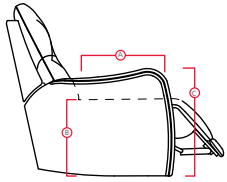

## 43202 CHESAPEAKE

**PALLISER**<sup>®</sup>

My Home, My Style, My Way™

DIMENSIONS SHOWN AS WIDTH X DEPTH X HEIGHT.  
SPECIFICATIONS ARE CORRECT AT TIME OF PRINTING AND ARE SUBJECT TO CHANGE WITHOUT NOTICE.  
LHF – LEFT HAND FACING    RHF – RIGHT HAND FACING    IA – INSIDE ARM TO INSIDE ARM

- A Seat Depth 22.5" / 57cm
- B Seat Height 18.5" / 47cm
- C Arm Height 24" / 61cm

38 Power Swivel Glider  
Recliner  
30 x 37 x 40"  
76 x 94 x 102cm  
IA: 19" / 48cm