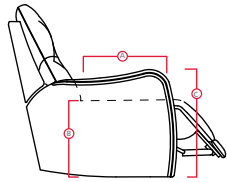

DIMENSIONS SHOWN AS WIDTH X DEPTH X HEIGHT.
SPECIFICATIONS ARE CORRECT AT TIME OF PRINTING AND ARE SUBJECT TO CHANGE WITHOUT NOTICE.
LHF – LEFT HAND FACING RHF – RIGHT HAND FACING IA – INSIDE ARM TO INSIDE ARM

- A Seat Depth 21.5" / 55cm
- B Seat Height 19.5" / 50cm
- C Arm Height 24" / 61cm

Features

- > Back: 11 or 12 gauge sinuous springs
- > Seat: 8 gauge sinuous wire springs
- > Back filled with blown fibre
- > Chaise styling
- > Outside handle mechanism
- > Toggle power mechanism

38 Power Swivel Rocker Recliner
233 x 41 x 40"
84 x 104 x 102cm
IA: 20" / 51cm

39 Power Rocker Recliner
33 x 41 x 40"
84 x 104 x 102cm
IA: 20" / 51cm

71 Layflat Power Recliner
33 x 41 x 40"
84 x 104 x 102cm
IA: 20" / 51cm