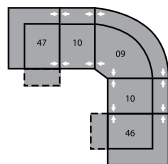

# 41066 DANE

DIMENSIONS SHOWN AS WIDTH X DEPTH X HEIGHT.  
SPECIFICATIONS ARE CORRECT AT TIME OF PRINTING AND ARE SUBJECT TO CHANGE WITHOUT NOTICE.  
LHF – LEFT HAND FACING RHF – RIGHT HAND FACING IA – INSIDE ARM TO INSIDE ARM

32 Rocker Recliner  
39 Power Rocker Recliner  
38 x 39 x 39"  
97 x 99 x 99cm  
IA: 18" / 46cm

33 Swivel Rocker Recliner  
38 x 39 x 40"  
97 x 99 x 102cm  
IA: 18" / 46cm

46 RHF Recliner  
66 RHF Power Recliner  
32 x 39 x 39"  
81 x 99 x 99cm

47 LHF Recliner  
67 LHF Power Recliner  
32 x 39 x 39"  
81 x 99 x 99cm

A0 Storage Wedge 11°  
17 x 39 x 36"  
43 x 99 x 91cm

A1 Storage Wedge 45°  
36 x 37 x 36"  
91 x 94 x 91cm

A2 Storage Console  
13 x 39 x 36"  
33 x 99 x 91cm

MA  
105 x 105"  
267 x 267cm

MB  
103 x 123"  
262 x 312cm

MD  
116 x 123"  
295 x 312cm

ME  
164 x 76"  
417 x 193cm

MF  
122 x 70"  
310 x 178cm

MG  
162 x 74"  
411 x 188cm

MH  
114 x 66"  
290 x 168cm

Configurations measured in full recline.