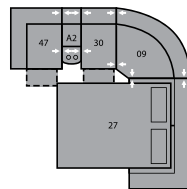

37 Armless Sofabed 54"  
62 x 39 x 39"  
157 x 99 x 99cm

10 Armless Chair  
24 x 39 x 39"  
61 x 99 x 99cm

30 Armless Recliner  
60 Power Armless Recliner  
24 x 39 x 39"  
61 x 99 x 99cm

31 Power Wallhugger Recliner  
35 Wallhugger Recliner  
38 x 39 x 39"  
97 x 99 x 99cm  
IA: 18" / 46cm

32 Rocker Recliner  
39 Power Rocker Recliner  
38 x 39 x 39"  
97 x 99 x 99cm  
IA: 18" / 46cm

33 Swivel Rocker Recliner  
38 x 39 x 40"  
97 x 99 x 102cm  
IA: 18" / 46cm

46 RHF Recliner  
66 RHF Power Recliner  
32 x 39 x 39"  
81 x 99 x 99cm

47 LHF Recliner  
67 LHF Power Recliner  
32 x 39 x 39"  
81 x 99 x 99cm

A0 Storage Wedge 11°  
17 x 39 x 36"  
43 x 99 x 91cm

A1 Storage Wedge 45°  
36 x 37 x 36"  
91 x 94 x 91cm

A2 Storage Console  
13 x 39 x 36"  
33 x 99 x 91cm

MA  
105 x 105"  
267 x 267cm

MB  
103 x 123"  
262 x 312cm

MD  
116 x 123"  
295 x 312cm

ME  
164 x 76"  
417 x 193cm

MF  
122 x 70"  
310 x 178cm

MG  
162 x 74"  
411 x 188cm

MH  
114 x 66"  
290 x 168cm

Configurations measured in full recline.