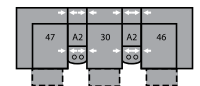

32 Rocker Recliner  
39 Power Rocker Recliner  
38 x 39 x 39"  
97 x 99 x 99cm  
IA: 18" / 46cm

33 Swivel Rocker Recliner  
38 x 39 x 40"  
97 x 99 x 102cm  
IA: 18" / 46cm

46 RHF Recliner  
66 RHF Power Recliner  
32 x 39 x 39"  
81 x 99 x 99cm

47 LHF Recliner  
67 LHF Power Recliner  
32 x 39 x 39"  
81 x 99 x 99cm

A0 Storage Wedge 11°  
17 x 39 x 36"  
43 x 99 x 91cm

A1 Storage Wedge 45°  
36 x 37 x 36"  
91 x 94 x 91cm

A2 Storage Console  
13 x 39 x 36"  
33 x 99 x 91cm

MA  
105 x 105"  
267 x 267cm

MB  
103 x 123"  
262 x 312cm

MD  
116 x 123"  
295 x 312cm

ME  
164 x 76"  
417 x 193cm

MF  
122 x 70"  
310 x 178cm

MG  
162 x 74"  
411 x 188cm

MH  
114 x 66"  
290 x 168cm

Configurations measured in full recline.