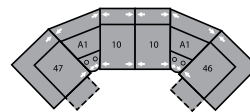

For more information, go to [palliser.com](http://palliser.com)

03 Loveseat  
62 x 39 x 39"  
157 x 99 x 99cm

51 Sofa Recliner  
61 Power Sofa Recliner  
88 x 39 x 39"  
224 x 99 x 99cm  
IA: 63" / 160cm

32 Rocker Recliner  
39 Power Rocker Recliner  
38 x 39 x 39"  
97 x 99 x 99cm  
IA: 18" / 46cm

33 Swivel Rocker Recliner  
38 x 39 x 40"  
97 x 99 x 102cm  
IA: 18" / 46cm

46 RHF Recliner  
66 RHF Power Recliner  
32 x 39 x 39"  
81 x 99 x 99cm

47 LHF Recliner  
67 LHF Power Recliner  
32 x 39 x 39"  
81 x 99 x 99cm

A0 Storage Wedge 11°  
17 x 39 x 36"  
43 x 99 x 91cm

A1 Storage Wedge 45°  
36 x 37 x 36"  
91 x 94 x 91cm

A2 Storage Console  
13 x 39 x 36"  
33 x 99 x 91cm

MA  
105 x 105"  
267 x 267cm

MB  
103 x 123"  
262 x 312cm

MD  
116 x 123"  
295 x 312cm

ME  
164 x 76"  
417 x 193cm

MF  
122 x 70"  
310 x 178cm

MG  
162 x 74"  
411 x 188cm

MH  
114 x 66"  
290 x 168cm

Configurations measured in full recline.