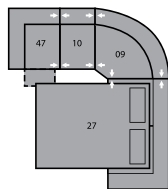

37 Armless Sofabed 54"  
62 x 39 x 39"  
157 x 99 x 99cm

10 Armless Chair  
24 x 39 x 39"  
61 x 99 x 99cm

30 Armless Recliner  
60 Power Armless Recliner  
24 x 39 x 39"  
61 x 99 x 99cm

31 Power Wallhugger Recliner  
35 Wallhugger Recliner  
38 x 39 x 39"  
97 x 99 x 99cm  
IA: 18" / 46cm

32 Rocker Recliner  
39 Power Rocker Recliner  
38 x 39 x 39"  
97 x 99 x 99cm  
IA: 18" / 46cm

33 Swivel Rocker Recliner  
38 x 39 x 40"  
97 x 99 x 102cm  
IA: 18" / 46cm

46 RHF Recliner  
66 RHF Power Recliner  
32 x 39 x 39"  
81 x 99 x 99cm

47 LHF Recliner  
67 LHF Power Recliner  
32 x 39 x 39"  
81 x 99 x 99cm

A0 Storage Wedge 11°  
17 x 39 x 36"  
43 x 99 x 91cm

A1 Storage Wedge 45°  
36 x 37 x 36"  
91 x 94 x 91cm

A2 Storage Console  
13 x 39 x 36"  
33 x 99 x 91cm

MA  
105 x 105"  
267 x 267cm

MB  
103 x 123"  
262 x 312cm

MD  
116 x 123"  
295 x 312cm

ME  
164 x 76"  
417 x 193cm

MF  
122 x 70"  
310 x 178cm

MG  
162 x 74"  
411 x 188cm

MH  
114 x 66"  
290 x 168cm

Configurations measured in full recline.