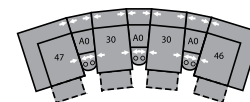

# 41066 DANE

DIMENSIONS SHOWN AS WIDTH X DEPTH X HEIGHT.  
SPECIFICATIONS ARE CORRECT AT TIME OF PRINTING AND ARE SUBJECT TO CHANGE WITHOUT NOTICE.  
LHF – LEFT HAND FACING RHF – RIGHT HAND FACING IA – INSIDE ARM TO INSIDE ARM

32 Rocker Recliner  
39 Power Rocker Recliner  
38 x 39 x 39"  
97 x 99 x 99cm  
IA: 18" / 46cm

33 Swivel Rocker Recliner  
38 x 39 x 40"  
97 x 99 x 102cm  
IA: 18" / 46cm

46 RHF Recliner  
66 RHF Power Recliner  
32 x 39 x 39"  
81 x 99 x 99cm

47 LHF Recliner  
67 LHF Power Recliner  
32 x 39 x 39"  
81 x 99 x 99cm

A0 Storage Wedge 11°  
17 x 39 x 36"  
43 x 99 x 91cm

A1 Storage Wedge 45°  
36 x 37 x 36"  
91 x 94 x 91cm

A2 Storage Console  
13 x 39 x 36"  
33 x 99 x 91cm

MA  
105 x 105"  
267 x 267cm

MB  
103 x 123"  
262 x 312cm

MD  
116 x 123"  
295 x 312cm

ME  
164 x 76"  
417 x 193cm

MF  
122 x 70"  
310 x 178cm

MG  
162 x 74"  
411 x 188cm

MH  
114 x 66"  
290 x 168cm

Configurations measured in full recline.