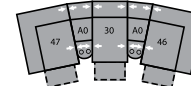

# 41066 DANE

DIMENSIONS SHOWN AS WIDTH X DEPTH X HEIGHT.  
SPECIFICATIONS ARE CORRECT AT TIME OF PRINTING AND ARE SUBJECT TO CHANGE WITHOUT NOTICE.  
LHF – LEFT HAND FACING RHF – RIGHT HAND FACING IA – INSIDE ARM TO INSIDE ARM

32 Rocker Recliner  
39 Power Rocker Recliner  
38 x 39 x 39"  
97 x 99 x 99cm  
IA: 18" / 46cm

33 Swivel Rocker Recliner  
38 x 39 x 40"  
97 x 99 x 102cm  
IA: 18" / 46cm

46 RHF Recliner  
66 RHF Power Recliner  
32 x 39 x 39"  
81 x 99 x 99cm

47 LHF Recliner  
67 LHF Power Recliner  
32 x 39 x 39"  
81 x 99 x 99cm

A0 Storage Wedge 11°  
17 x 39 x 36"  
43 x 99 x 91cm

A1 Storage Wedge 45°  
36 x 37 x 36"  
91 x 94 x 91cm

A2 Storage Console  
13 x 39 x 36"  
33 x 99 x 91cm

MA  
105 x 105"  
267 x 267cm

MB  
103 x 123"  
262 x 312cm

MD  
116 x 123"  
295 x 312cm

ME  
164 x 76"  
417 x 193cm

MF  
122 x 70"  
310 x 178cm

MG  
162 x 74"  
411 x 188cm

MH  
114 x 66"  
290 x 168cm

Configurations measured in full recline.