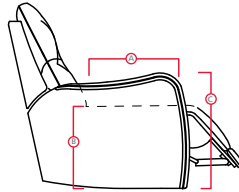

# Motion

47 LHF Recliner / 10 Armless Chair / 09 Corner Curve / 10 Armless Chair / 30 Armless Recliner / 46 RHF Recliner

32 Rocker Recliner

58 Loveseat Console

47 LHF Recliner / A0 Storage Wedge 11° / 30 Armless Recliner / A0 Storage Wedge 11° / 30 Armless Recliner / A0 Storage Wedge 11° / 46 RHF Recliner

# 41066 DANE

DIMENSIONS SHOWN AS WIDTH X DEPTH X HEIGHT.  
SPECIFICATIONS ARE CORRECT AT TIME OF PRINTING AND ARE SUBJECT TO CHANGE WITHOUT NOTICE.  
LHF – LEFT HAND FACING RHF – RIGHT HAND FACING IA – INSIDE ARM TO INSIDE ARM

- (A) Seat Depth 21" / 53cm
- (B) Seat Height 20" / 51cm
- (C) Arm Height 24" / 61cm

**Features**

- > Back: 11 or 12 gauge sinuous springs
- > Seat: 8 gauge sinuous wire springs
- > Back filled with blown fibre
- > Chaise styling
- > Outside handle mechanism
- > Toggle power mechanism