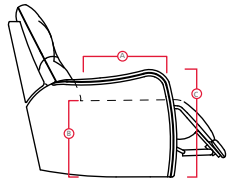

DIMENSIONS SHOWN AS WIDTH X DEPTH X HEIGHT.
SPECIFICATIONS ARE CORRECT AT TIME OF PRINTING AND ARE SUBJECT TO CHANGE WITHOUT NOTICE.
LHF – LEFT HAND FACING RHF – RIGHT HAND FACING IA – INSIDE ARM TO INSIDE ARM

- A Seat Depth 21" / 53cm
- B Seat Height 19.5" / 50cm
- C Arm Height 25.5" / 65cm

- Features**
- > Back: 11 or 12 gauge sinuous springs
 - > Seat: 8 gauge sinuous wire springs
 - > Back filled with blown fibre
 - > Chaise styling
 - > Outside handle mechanism
 - > Toggle power mechanism
- For more information,
go to palliser.com

38 Power Swivel Rocker Recliner
31 x 37 x 41"
79 x 94 x 104cm
IA: 20" / 51cm

39 Power Rocker Recliner
31 x 37 x 41"
79 x 94 x 104cm
IA: 20" / 51cm

71 Layflat Power Recliner
31 x 37 x 41"
79 x 94 x 104cm
IA: 20" / 51cm