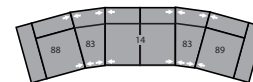

09 Corner Curve
46 x 46 x 33"
117 x 117 x 84cm

11 Corner Square
37 x 37 x 33"
94 x 94 x 84cm

10 Armless Chair
55 LHF Armless Chair
56 RHF Armless Chair
23 x 37 x 33"
58 x 94 x 84cm

12 LHF Sofa
13 RHF Sofa
77 x 37 x 33"
196 x 94 x 84cm

91 Apartment Sofa
81 x 37 x 33"
206 x 94 x 84cm
IA: 60" / 152cm

95 Chair with Two Arms
43 x 37 x 33"
109 x 94 x 84cm
IA: 22" / 56cm

97 LHF Angled Loveseat
98 RHF Angled Loveseat
65 x 48 x 33"
165 x 122 x 84cm

C1 – 16/08
88 x 63"
224 x 160cm

C2 – 39/08
92 x 91"
234 x 231cm

C3 – 97/98
129 x 48"
328 x 122cm

C4 – 07/09/14/15
124 x 101"
315 x 257cm

C5 – 88/83/14/83/89
151 x 51"
384 x 130cm

C6 – 88/85/85/19
113 x 92"
287 x 234cm

C7 – 07/09/08
101 x 101"
257 x 257cm

CH – 07/10/40
115 x 91"
292 x 231cm