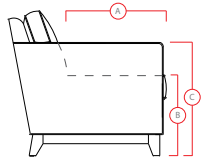

PALLISER[®]
My Home, My Style, My Way™

77494 JUNO

PALLISER
My Home, My Style, My Way™

DIMENSIONS SHOWN AS WIDTH X DEPTH X HEIGHT.
SPECIFICATIONS ARE CORRECT AT TIME OF PRINTING AND ARE SUBJECT TO CHANGE WITHOUT NOTICE.
LHF – LEFT HAND FACING RHF – RIGHT HAND FACING IA – INSIDE ARM TO INSIDE ARM