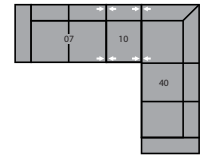

39 LHF Sofa Split
40 RHF Sofa Split
91 x 37 x 33"
231 x 94 x 84cm

83 Wedge Seat 22°
23 x 37 x 33"
58 x 94 x 84cm

85 Wedge Seat 45°
42 x 37 x 33"
107 x 94 x 84cm

88 LHF Chair
89 RHF Chair
33 x 37 x 33"
84 x 94 x 84cm

91 Apartment Sofa
81 x 37 x 33"
206 x 94 x 84cm
IA: 60" / 152cm

95 Chair with Two Arms
43 x 37 x 33"
109 x 94 x 84cm
IA: 22" / 56cm

97 LHF Angled Loveseat
98 RHF Angled Loveseat
65 x 48 x 33"
165 x 122 x 84cm

C1 – 16/08
88 x 63"
224 x 160cm

C2 – 39/08
92 x 91"
234 x 231cm

C3 – 97/98
129 x 48"
328 x 122cm

C4 – 07/09/14/15
124 x 101"
315 x 257cm

C5 – 88/83/14/83/89
151 x 51"
384 x 130cm

C6 – 88/85/85/19
113 x 92"
287 x 234cm

C7 – 07/09/08
101 x 101"
257 x 257cm

CH – 07/10/40
115 x 91"
292 x 231cm