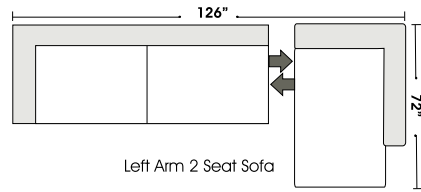

Suggested Configurations

Left Arm 2 Seat Sofa
+
Right Arm Chair & 1/2 Chaise