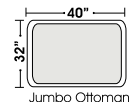

Armless Chair & 1/2

Curve & 1/2

OTTOMANS

Ottoman

Tavolo Cocktail Ottoman

Jumbo Ottoman

ONE ARM

Right Arm Chair & 1/2

**Special orders shipped within 4-6 weeks**

Actual Hard Frame Height - 26"

Note: All sizes are approximate.