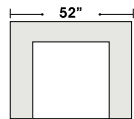

07/06/2012

STANDARD

3 Seat Super Sofa

2 Seat Sofa

Loveseat

Chair

Armless 2 Seat Sofa

Chair And A Half

**Special orders shipped within 4-6 weeks**

Actual Hard Frame Height - 26"

Note: All sizes are approximate.