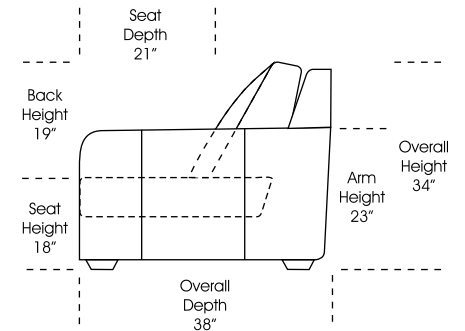

**Special orders shipped within 4-6 weeks**

Actual Hard Frame Height - 26"

Note: All sizes are approximate.