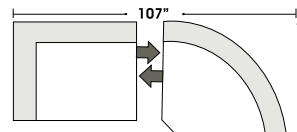

**Special orders shipped within 4-6 weeks**

Actual Hard Frame Height - 26"

Note: All sizes are approximate.

### Suggested Configurations

Left Arm 2 Seat Sofa  
+  
Right Arm Chair & 1/2 Chaise

Right Arm 2 Seat Sofa  
+  
Left Arm Chair & 1/2 Chaise

Left Arm Chair & 1/2  
+  
Curve & 1/2  
+  
Armless Chair & 1/2  
+  
Right Arm Chair & 1/2 Chaise