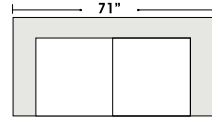

07/06/2012

STANDARD

3 Seat Super Sofa

2 Seat Sofa

Loveseat

Chair

Armless 2 Seat Sofa

Chair And A Half

**Special orders shipped within 4-6 weeks**

Actual Hard Frame Height - 26"

Note: All sizes are approximate.