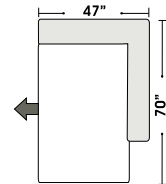

Left Arm 3 Seat Super Sofa

Right Arm Chair 1/2 Chaise

Right Arm 2 Seat Sofa

Left Arm 2 Seat Sofa

Right Arm 3 Seat Super Sofa

Left Arm Chair & 1/2

Left Arm Chair 1/2 Chaise

**Special orders shipped within 4-6 weeks**

Actual Hard Frame Height - 26"

Note: All sizes are approximate.