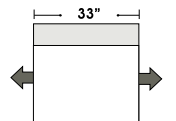

Armless Chair & 1/2