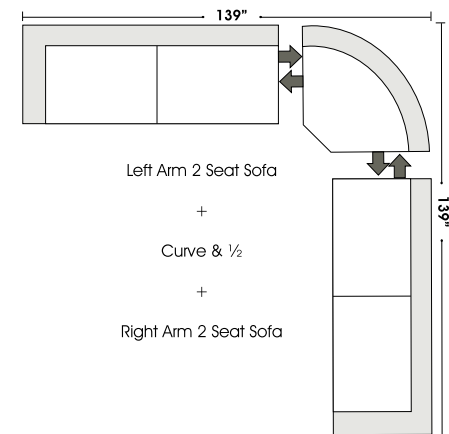

**Special orders shipped within 4-6 weeks**

Actual Hard Frame Height - 26"

Note: All sizes are approximate.

### Suggested Configurations

Left Arm 2 Seat Sofa  
+  
Right Arm Chair & 1/2 Chaise

Right Arm 2 Seat Sofa  
+  
Left Arm Chair & 1/2 Chaise

Left Arm Chair & 1/2  
+  
Curve & 1/2  
+  
Armless Chair & 1/2  
+  
Right Arm Chair & 1/2 Chaise

Left Arm Chair & 1/2 Chaise  
+  
Armless 2 Seat Sofa  
+  
Curve & 1/2  
+  
Right Arm 2 Seat Sofa

Right Arm Chair & 1/2 Chaise  
+  
Left Arm Chair & 1/2 Chaise

Left Arm Chair & 1/2 Chaise  
+  
Right Arm Chair & 1/2 Chaise

Left Arm Chair & 1/2 Chaise  
+  
Right Arm Chair & 1/2 Chaise

Left Arm 2 Seat Sofa  
+  
Curve & 1/2  
+  
Right Arm 2 Seat Sofa