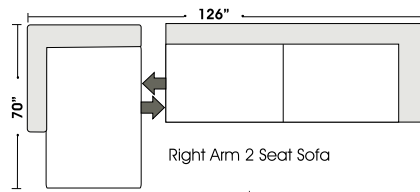

**Special orders shipped within 4-6 weeks**

Actual Hard Frame Height - 26"

Note: All sizes are approximate.

### Suggested Configurations

Left Arm 2 Seat Sofa  
+  
Right Arm Chair & 1/2 Chaise

Right Arm 2 Seat Sofa  
+  
Left Arm Chair & 1/2 Chaise

Left Arm Chair & 1/2  
+  
Curve & 1/2  
+  
Armless Chair & 1/2  
+  
Right Arm Chair & 1/2 Chaise