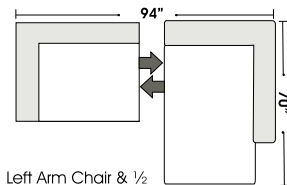

Left Arm Chair & 1/2 Chaise
+
Right Arm Chair & 1/2 Chaise