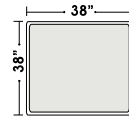

Armless Chair & 1/2

Curve & 1/2

OTTOMANS

Ottoman

Tavolo Cocktail Ottoman

Jumbo Ottoman

ONE ARM

Right Arm Chair & 1/2

**Special orders shipped within 4-6 weeks**

Actual Hard Frame Height - 26"

Note: All sizes are approximate.