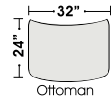

OTTOMANS

Ottoman