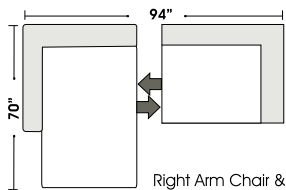

Right Arm Chair & 1/2 Chaise
+
Left Arm Chair & 1/2 Chaise