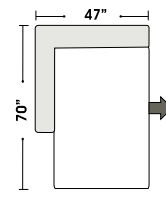

Left Arm 3 Seat Super Sofa

Right Arm Chair 1/2 Chaise

Right Arm 2 Seat Sofa

Left Arm 2 Seat Sofa

Right Arm 3 Seat Super Sofa

Left Arm Chair & 1/2

Left Arm Chair 1/2 Chaise

**Special orders shipped within 4-6 weeks**

Actual Hard Frame Height - 26"

Note: All sizes are approximate.