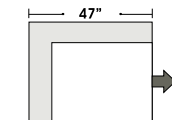

Left Arm 3 Seat Super Sofa

Right Arm Chair 1/2 Chaise

Right Arm 2 Seat Sofa

Left Arm 2 Seat Sofa

Right Arm 3 Seat Super Sofa

Left Arm Chair & 1/2

Left Arm Chair 1/2 Chaise

**Special orders shipped within 4-6 weeks**

Actual Hard Frame Height - 26"

Note: All sizes are approximate.