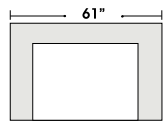

07/06/2012

STANDARD

3 Seat Super Sofa

2 Seat Sofa

Loveseat

Chair

Armless 2 Seat Sofa

Chair And A Half

**Special orders shipped within 4-6 weeks**

Actual Hard Frame Height - 26"

Note: All sizes are approximate.