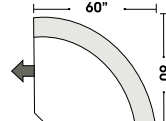

Curve & 1/2