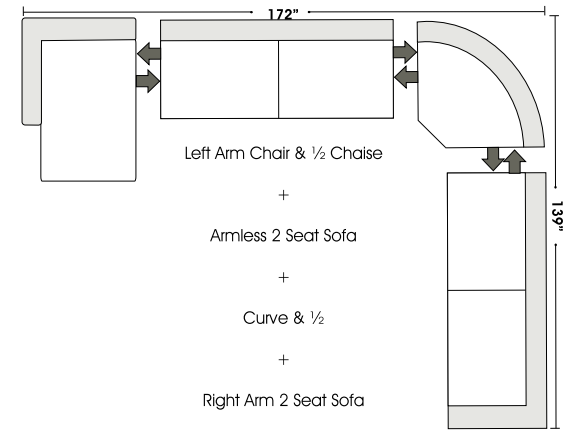

**Special orders shipped within 4-6 weeks**

Actual Hard Frame Height - 26"

Note: All sizes are approximate.

### Suggested Configurations

Left Arm 2 Seat Sofa  
+  
Right Arm Chair & 1/2 Chaise

Right Arm 2 Seat Sofa  
+  
Left Arm Chair & 1/2 Chaise

Left Arm Chair & 1/2  
+  
Curve & 1/2  
+  
Armless Chair & 1/2  
+  
Right Arm Chair & 1/2 Chaise

Left Arm Chair & 1/2 Chaise  
+  
Armless 2 Seat Sofa  
+  
Curve & 1/2  
+  
Right Arm 2 Seat Sofa

Right Arm Chair & 1/2 Chaise  
+  
Left Arm Chair & 1/2 Chaise

Left Arm Chair & 1/2 Chaise  
+  
Right Arm Chair & 1/2 Chaise