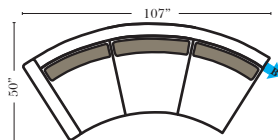

Standard

3C Sofa-13001

2C Loveseat-13004

Chair-13005

Push Back Recliner-13012

Oval Ottoman-20163

Crescent Ottoman-20026

Ottomans are 20" high

Curve Sectional

Put Blue Arrows with Yellow Arrows to Create Sectional Groups

Rt-13040 Arm 3C Sofa

Lt-13041 Arm 3C Sofa

Rt-13046 Arm 2C Loveseat

Lt-13047 Arm 2C Loveseat

Armless Chair-13063

4C Conversation Sofa-13102