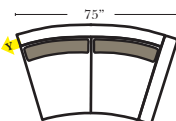

Standard

3C Sofa-13001

2C Loveseat-13004

Chair-13005

Push Back Recliner-13012

Oval Ottoman-20163

Crescent Ottoman-20026

Ottomans are 20" high

Curve Sectional

Put Blue Arrows with Yellow Arrows to Create Sectional Groups

Rt-13040 Arm 3C Sofa

Lt-13041 Arm 3C Sofa

Rt-13046 Arm 2C Loveseat

Lt-13047 Arm 2C Loveseat

Armless Chair-13063

4C Conversation Sofa-13102