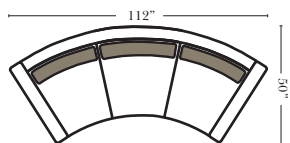

Standard

3C Sofa-13001

2C Loveseat-13004

Chair-13005

Push Back Recliner-13012

Oval Ottoman-20163

Crescent Ottoman-20026

Ottomans are 20" high

Curve Sectional

Put Blue Arrows with Yellow Arrows to Create Sectional Groups

Rt-13040 Arm 3C Sofa

Lt-13041 Arm 3C Sofa

Rt-13046 Arm 2C Loveseat

Lt-13047 Arm 2C Loveseat

Armless Chair-13063

4C Conversation Sofa-13102