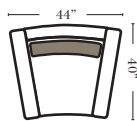

Standard

3C Sofa-13001

2C Loveseat-13004

Chair-13005

Push Back Recliner-13012

Oval Ottoman-20163

Crescent Ottoman-20026

Ottomans are 20" high

Curve Sectional

Put Blue Arrows with Yellow Arrows to Create Sectional Groups

Rt-13040 Arm 3C Sofa

Lt-13041 Arm 3C Sofa

Rt-13046 Arm 2C Loveseat

Lt-13047 Arm 2C Loveseat

Armless Chair-13063

4C Conversation Sofa-13102