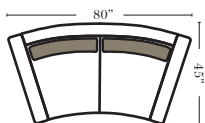

Standard

3C Sofa-13001

2C Loveseat-13004

Chair-13005

Push Back Recliner-13012

Oval Ottoman-20163

Crescent Ottoman-20026

Ottomans are 20" high

Curve Sectional

Put Blue Arrows with Yellow Arrows to Create Sectional Groups

Rt-13040 Arm 3C Sofa

Lt-13041 Arm 3C Sofa

Rt-13046 Arm 2C Loveseat

Lt-13047 Arm 2C Loveseat

Armless Chair-13063

4C Conversation Sofa-13102