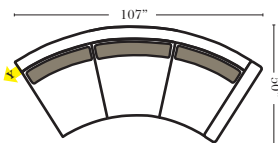

Standard

3C Sofa-13001

2C Loveseat-13004

Chair-13005

Push Back Recliner-13012

Oval Ottoman-20163

Crescent Ottoman-20026

Ottomans are 20" high

Curve Sectional

Put Blue Arrows with Yellow Arrows to Create Sectional Groups

Rt-13040 Arm 3C Sofa

Lt-13041 Arm 3C Sofa

Rt-13046 Arm 2C Loveseat

Lt-13047 Arm 2C Loveseat

Armless Chair-13063

4C Conversation Sofa-13102