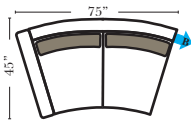

Standard

3C Sofa-13001

2C Loveseat-13004

Chair-13005

Push Back Recliner-13012

Oval Ottoman-20163

Crescent Ottoman-20026

Ottomans are 20" high

Curve Sectional

Put Blue Arrows with Yellow Arrows to Create Sectional Groups

Rt-13040 Arm 3C Sofa

Lt-13041 Arm 3C Sofa

Rt-13046 Arm 2C Loveseat

Lt-13047 Arm 2C Loveseat

Armless Chair-13063

4C Conversation Sofa-13102