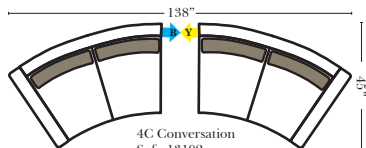

Standard

3C Sofa-13001

2C Loveseat-13004

Chair-13005

Push Back Recliner-13012

Oval Ottoman-20163

Crescent Ottoman-20026

Ottomans are 20" high

Curve Sectional

Put Blue Arrows with Yellow Arrows to Create Sectional Groups

Rt-13040 Arm 3C Sofa

Lt-13041 Arm 3C Sofa

Rt-13046 Arm 2C Loveseat

Lt-13047 Arm 2C Loveseat

Armless Chair-13063

4C Conversation Sofa-13102