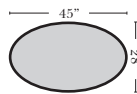

Standard

3C Sofa-13001

2C Loveseat-13004

Chair-13005

Push Back Recliner-13012

Oval Ottoman-20163

Crescent Ottoman-20026

Ottomans are 20" high

Curve Sectional

Put Blue Arrows with Yellow Arrows to Create Sectional Groups

Rt-13040 Arm 3C Sofa

Lt-13041 Arm 3C Sofa

Rt-13046 Arm 2C Loveseat

Lt-13047 Arm 2C Loveseat

Armless Chair-13063

4C Conversation Sofa-13102