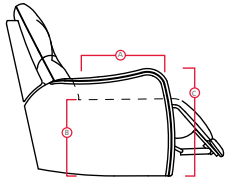

Recliners

38 Power Swivel Glider Recliner

Touch power control

MY COMFORT™

43218 SIERRA II

Printed in Canada 11/16

PALLISER®
My Home, My Style, My Way™

43218 SIERRA II

DIMENSIONS SHOWN AS WIDTH X DEPTH X HEIGHT.
SPECIFICATIONS ARE CORRECT AT TIME OF PRINTING AND ARE SUBJECT TO CHANGE WITHOUT NOTICE.
LHF – LEFT HAND FACING RHF – RIGHT HAND FACING IA – INSIDE ARM TO INSIDE ARM

PALLISER[®]
My Home, My Style, My Way™

- A Seat Depth 25" / 64cm
- B Seat Height 20" / 51cm
- C Arm Height 24.5" / 62cm

Features

- > Back: premium elastic webbing
- > Seat: Interwoven 100% elastic webbing
- > Chaise styling
- > Touch button for power operation

38 Power Swivel Glider
Recliner
31 x 39 x 40"
79 x 99 x 102cm
IA: 21" / 53cm