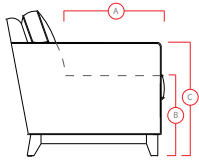

77594 SIRUS

PALLISER®

My Home, My Style, My Way™

DIMENSIONS SHOWN AS WIDTH X DEPTH X HEIGHT.
SPECIFICATIONS ARE CORRECT AT TIME OF PRINTING AND ARE SUBJECT TO CHANGE WITHOUT NOTICE.
LHF – LEFT HAND FACING RHF – RIGHT HAND FACING IA – INSIDE ARM TO INSIDE ARM

Features

- > Back: 11 or 12 gauge sinuous springs
- > Seat: 8 gauge sinuous wire springs

For more information,
go to palliser.com

- A Seat Depth 21" / 53cm
- B Seat Height 19.5" / 50cm
- C Arm Height 24" / 61cm