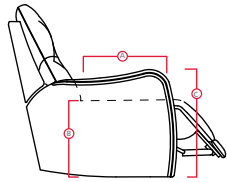

# 43002 SQUIRE

**PALLISER**<sup>®</sup>  
My Home, My Style, My Way™

DIMENSIONS SHOWN AS WIDTH X DEPTH X HEIGHT.  
SPECIFICATIONS ARE CORRECT AT TIME OF PRINTING AND ARE SUBJECT TO CHANGE WITHOUT NOTICE.  
IA – INSIDE ARM TO INSIDE ARM

- A Seat Depth 22" / 56cm
- B Seat Height 19" / 48cm
- C Arm Height 24" / 61cm

**Features**

- > Back: 11 or 12 gauge sinuous springs
- > Seat: 8 gauge sinuous wire springs
- > Back filled with blown fibre
- > Chaise styling
- > Outside handle mechanism
- > Toggle power mechanism

71 Layflat Power Recliner  
38 x 39 x 41"  
97 x 99 x 104cm