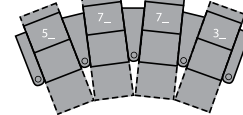

6R RHF Arm, LHF Wedge, Manual Recliner  
6E RHF Arm, LHF Wedge, Power Recliner  
40 x 39 x 43"  
102 x 99 x 109cm  
IA: 23" / 58cm

7R RHF Wedge, Manual Recliner  
7E RHF Wedge, Power Recliner  
35 x 39 x 43"  
89 x 99 x 109cm

8R Armless Manual Recliner  
8E Armless Power Recliner  
23 x 39 x 43"  
58 x 99 x 109cm

9R LHF Wedge, Manual Recliner  
9E LHF Wedge, Power Recliner  
35 x 39 x 43"  
89 x 99 x 109cm

2 Seats Straight (1\_/\_3\_)  
62 x 68" / 157 x 173cm

2 Seats Curved (5\_/\_7\_)  
70 x 68" / 178 x 173cm

3 Seats Straight (1\_/\_3\_/\_3\_)  
91 x 68" / 231 x 173cm

3 Seats Curved (5\_/\_7\_/\_3\_)  
102 x 73" / 262 x 259cm

4 Seats Straight (1\_/\_3\_/\_3\_/\_3\_)  
119 x 68" / 302 x 173cm

4 Seats Curved (5\_/\_7\_/\_7\_/\_3\_)  
136 x 77" / 345 x 196cm

4 Seats Straight (1\_/\_4\_/\_1\_/\_1\_)  
114 x 68" / 290 x 173cm

4 Seats Curved (5\_/\_4\_/\_6\_/\_6\_)  
125 x 73" / 318 x 185cm

For more information, go to [palliser.com](http://palliser.com)