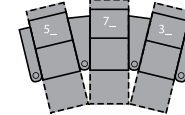

3R RHF Arm, Manual Recliner  
3E RHF Arm, Power Recliner  
28 x 39 x 43"  
71 x 99 x 109cm

4R Armless Loveseat, Manual Recliner  
4E Armless Loveseat, Power Recliner  
46 x 39 x 43"  
117 x 99 x 109cm

5R LHF Arm, RHF Wedge, Manual Recliner  
5E LHF Arm, RHF Wedge, Power Recliner  
40 x 39 x 43"  
102 x 99 x 109cm  
IA: 23" / 58cm

6R RHF Arm, LHF Wedge, Manual Recliner  
6E RHF Arm, LHF Wedge, Power Recliner  
40 x 39 x 43"  
102 x 99 x 109cm  
IA: 23" / 58cm

7R RHF Wedge, Manual Recliner  
7E RHF Wedge, Power Recliner  
35 x 39 x 43"  
89 x 99 x 109cm

8R Armless Manual Recliner  
8E Armless Power Recliner  
23 x 39 x 43"  
58 x 99 x 109cm

9R LHF Wedge, Manual Recliner  
9E LHF Wedge, Power Recliner  
35 x 39 x 43"  
89 x 99 x 109cm

2 Seats Straight (1\_/\_3\_)  
62 x 68" / 157 x 173cm

2 Seats Curved (5\_/\_7\_)  
70 x 68" / 178 x 173cm

3 Seats Straight (1\_/\_3\_/\_3\_)  
91 x 68" / 231 x 173cm

3 Seats Curved (5\_/\_7\_/\_3\_)  
102 x 73" / 262 x 259cm

4 Seats Straight (1\_/\_3\_/\_3\_/\_3\_)  
119 x 68" / 302 x 173cm