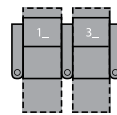

2 Seats Straight (1_/_3_)
62 x 68" / 157 x 173cm