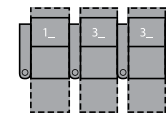

3R RHF Arm, Manual Recliner  
3E RHF Arm, Power Recliner  
28 x 39 x 43"  
71 x 99 x 109cm

4R Armless Loveseat, Manual Recliner  
4E Armless Loveseat, Power Recliner  
46 x 39 x 43"  
117 x 99 x 109cm

5R LHF Arm, RHF Wedge, Manual Recliner  
5E LHF Arm, RHF Wedge, Power Recliner  
40 x 39 x 43"  
102 x 99 x 109cm  
IA: 23" / 58cm

6R RHF Arm, LHF Wedge, Manual Recliner  
6E RHF Arm, LHF Wedge, Power Recliner  
40 x 39 x 43"  
102 x 99 x 109cm  
IA: 23" / 58cm

7R RHF Wedge, Manual Recliner  
7E RHF Wedge, Power Recliner  
35 x 39 x 43"  
89 x 99 x 109cm

8R Armless Manual Recliner  
8E Armless Power Recliner  
23 x 39 x 43"  
58 x 99 x 109cm

9R LHF Wedge, Manual Recliner  
9E LHF Wedge, Power Recliner  
35 x 39 x 43"  
89 x 99 x 109cm

2 Seats Straight (1\_/\_3\_)  
62 x 68" / 157 x 173cm

2 Seats Curved (5\_/\_7\_)  
70 x 68" / 178 x 173cm

3 Seats Straight (1\_/\_3\_/\_3\_)  
91 x 68" / 231 x 173cm

3 Seats Curved (5\_/\_7\_/\_3\_)  
102 x 73" / 262 x 259cm

4 Seats Straight (1\_/\_3\_/\_3\_/\_3\_)  
119 x 68" / 302 x 173cm