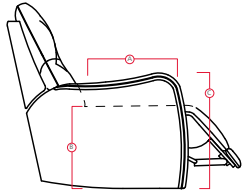

# 41413 TECHNO

DIMENSIONS SHOWN AS WIDTH X DEPTH X HEIGHT.  
SPECIFICATIONS ARE CORRECT AT TIME OF PRINTING AND ARE SUBJECT TO CHANGE WITHOUT NOTICE.  
LHF – LEFT HAND FACING RHF – RIGHT HAND FACING IA – INSIDE ARM TO INSIDE ARM

- Ⓐ Seat Depth 22" / 56cm
- Ⓑ Seat Height 20.5" / 52cm
- Ⓒ Arm Height 25.5" / 65cm

- > Chaise styling
- > Hardwood, softwood and engineered wood products; all joints pinned & glued for uniformity & strength
- > Back: 11 or 12 gauge sinuous springs
- > Seat: 8 gauge sinuous wire springs
- > Back fill: blown fibre
- > Toggle power mechanism
- > Touch button for power operation