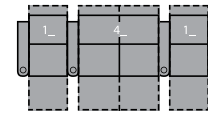

4 Seats Straight (1_/_4_/_1_/_1_)
114 x 68" / 290 x 173cm