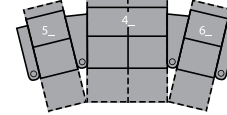

6R RHF Arm, LHF Wedge, Manual Recliner  
6E RHF Arm, LHF Wedge, Power Recliner  
40 x 39 x 43"  
102 x 99 x 109cm  
IA: 23" / 58cm

7R RHF Wedge, Manual Recliner  
7E RHF Wedge, Power Recliner  
35 x 39 x 43"  
89 x 99 x 109cm

8R Armless Manual Recliner  
8E Armless Power Recliner  
23 x 39 x 43"  
58 x 99 x 109cm

9R LHF Wedge, Manual Recliner  
9E LHF Wedge, Power Recliner  
35 x 39 x 43"  
89 x 99 x 109cm

2 Seats Straight (1\_/\_3\_)  
62 x 68" / 157 x 173cm

2 Seats Curved (5\_/\_7\_)  
70 x 68" / 178 x 173cm

3 Seats Straight (1\_/\_3\_/\_3\_)  
91 x 68" / 231 x 173cm

3 Seats Curved (5\_/\_7\_/\_3\_)  
102 x 73" / 262 x 259cm

4 Seats Straight (1\_/\_3\_/\_3\_/\_3\_)  
119 x 68" / 302 x 173cm

4 Seats Curved (5\_/\_7\_/\_7\_/\_3\_)  
136 x 77" / 345 x 196cm

4 Seats Straight (1\_/\_4\_/\_1\_/\_1\_)  
114 x 68" / 290 x 173cm

4 Seats Curved (5\_/\_4\_/\_6\_/\_6\_)  
125 x 73" / 318 x 185cm

For more information, go to [palliser.com](http://palliser.com)