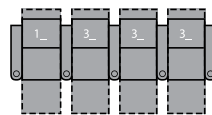

4 Seats Straight (1_/_3_/_3_/_3_)
119 x 68" / 302 x 173cm