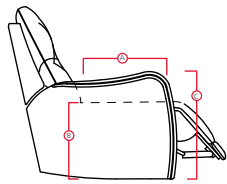

Recliners

71 Layflat Recliner

43020 TORRINGTON

Printed in Canada 11/16

PALLISER[®]
My Home, My Style, My Way™

43020 TORRINGTON

DIMENSIONS SHOWN AS WIDTH X DEPTH X HEIGHT.
SPECIFICATIONS ARE CORRECT AT TIME OF PRINTING AND ARE SUBJECT TO CHANGE WITHOUT NOTICE.
LHF – LEFT HAND FACING RHF – RIGHT HAND FACING IA – INSIDE ARM TO INSIDE ARM

- A Seat Depth 22" / 56cm
- B Seat Height 20" / 51cm
- C Arm Height 25.5" / 65cm

Features

- > Back: 11 or 12 gauge sinuous springs
- > Seat: 8 gauge sinuous wire springs
- > Back filled with blown fibre
- > Chaise styling
- > Outside handle mechanism
- > Toggle power mechanism

38 Power Swivel Rocker Recliner
34 x 39 x 40"
86 x 99 x 102cm
IA: 22" / 56cm

39 Power Rocker Recliner
34 x 39 x 40"
86 x 99 x 102cm
IA: 22" / 56cm

71 Layflat Power Recliner
34 x 39 x 40"
86 x 99 x 102cm
IA: 22" / 56cm