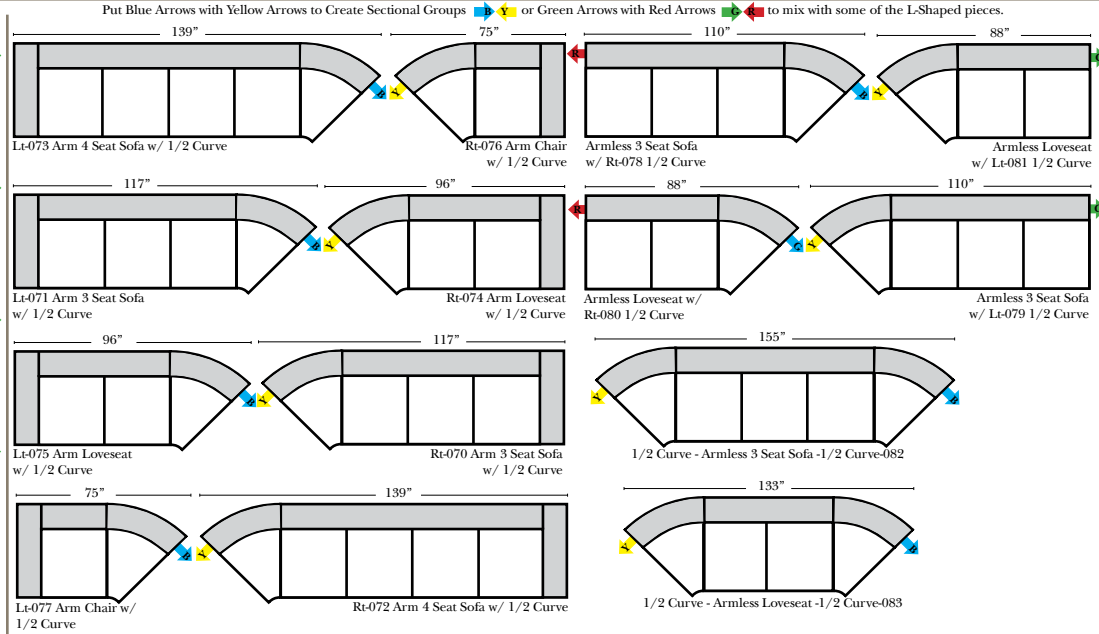

## Standard & Armless

(All 4 seat items ship as one piece if stationary, two pieces if motion installed)

## L-Shape / 90 Degree Sectional

(All 4 seat items ship as one piece if stationary, two pieces if motion installed)

### Note:

All Dimensions are approximate, if accuracy is crucial, please contact us for validation of the dimensions shown. However, a 1" to 2" variance can still apply due to foam and upholstery.