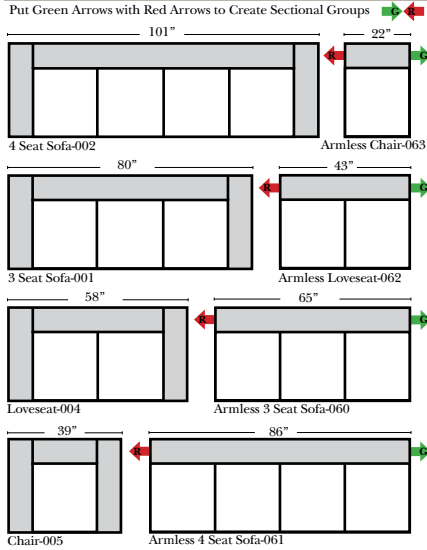

## Standard & Armless

(All 4 seat items ship as one piece if stationary, two pieces if motion installed)

## L-Shape / 90 Degree Sectional

(All 4 seat items ship as one piece if stationary, two pieces if motion installed)

### Note:

All Dimensions are approximate, if accuracy is crucial, please contact us for validation of the dimensions shown. However, a 1" to 2" variance can still apply due to foam and upholstery.