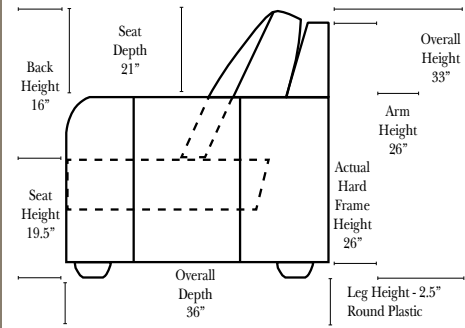

## Standard & Armless

(All 4 seat items ship as one piece if stationary, two pieces if motion installed)

### Note:

All Dimensions are approximate, if accuracy is crucial, please contact us for validation of the dimensions shown. However, a 1" to 2" variance can still apply due to foam and upholstery.