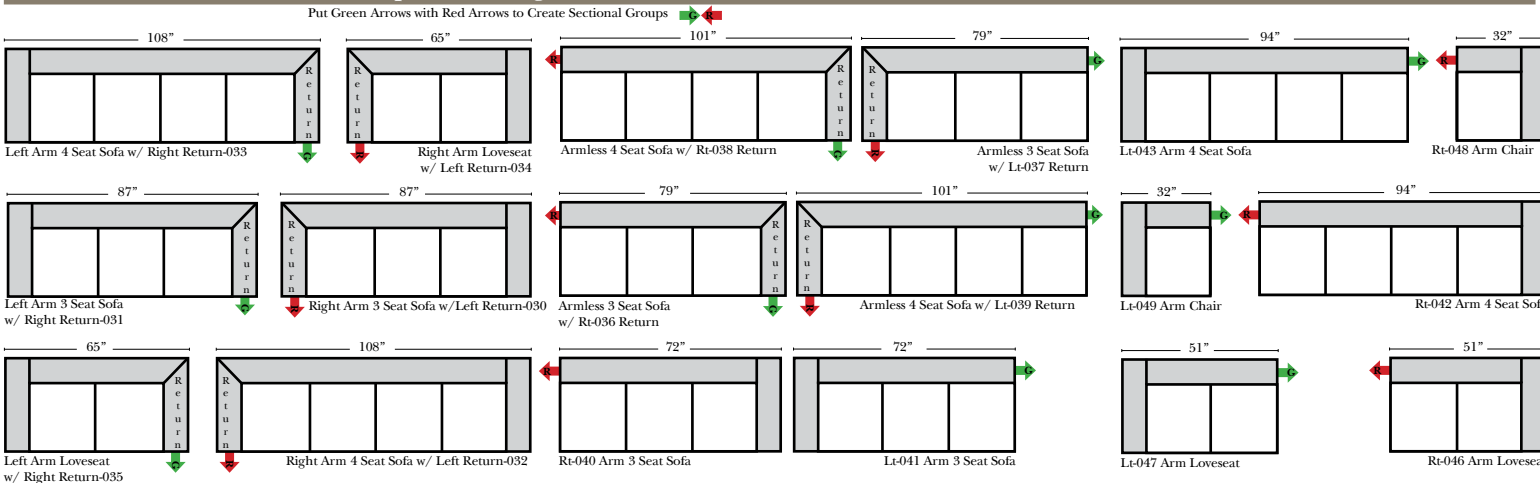

#### Options:

- No. 33 Firm Foam
  - Upholstered Swivel Base (Additional Charge)
- (Available on 2 arm chair only)

#### Sleeper Options: (All the below options are at additional charges)

- Full Sleeper available w/ Standard Mattress
- Deluxe Innerspring Mattress: Full
- Air Dream Coil Mattress: Full Only

## L-Shape / 90 Degree Sectional

(All 4 seat items ship as one piece if stationary, two pieces if motion installed)

### Note:

All Dimensions are approximate, if accuracy is crucial, please contact us for validation of the dimensions shown. However, a 1" to 2" variance can still apply due to foam and upholstery.