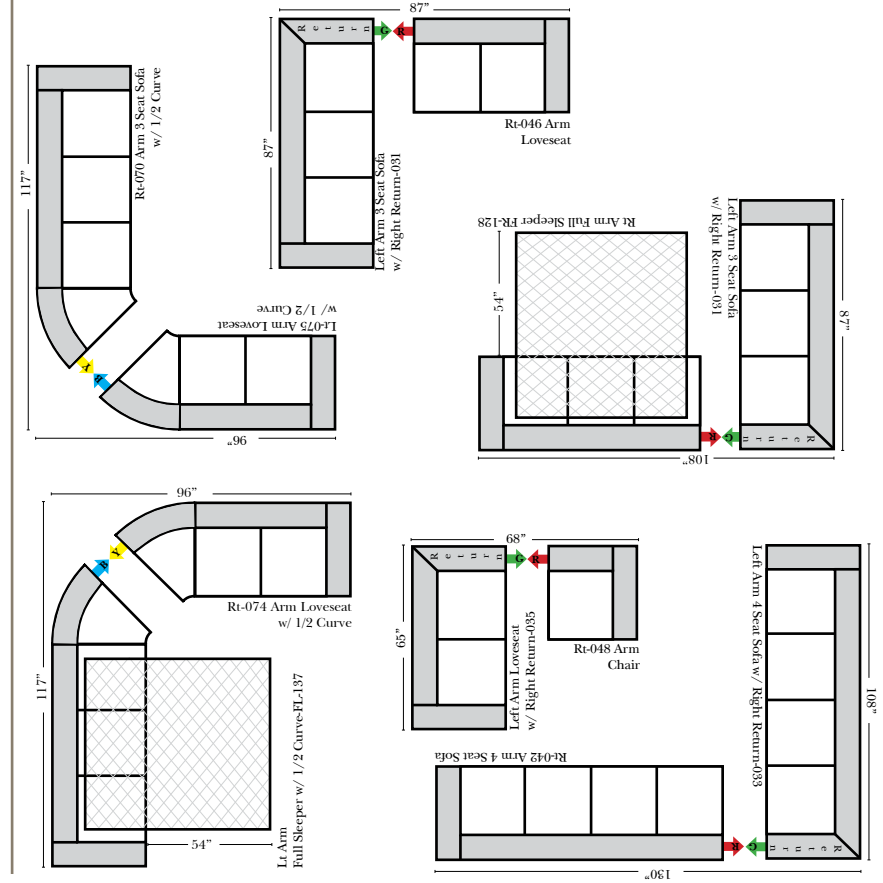

### Note:

All Dimensions are approximate, if accuracy is crucial, please contact us for validation of the dimensions shown. However, a 1" to 2" variance can still apply due to foam and upholstery.

## Sleepers

Put Green Arrows with Red Arrows to Create Sectional Groups   
 Put Blue Arrows with Yellow Arrows to Create Sectional Groups 

## Suggested Configurations

07/06/2012

The Suggested Configurations below are only a sample of what the imagination can create, please enjoy creating the configuration that fits your lifestyle, using the ideas below and from the items on the opposite page.