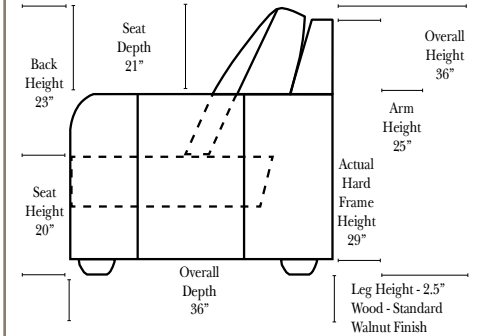

Standard & Armless

(All 4 seat items ship as one piece if stationary, two pieces if motion installed)