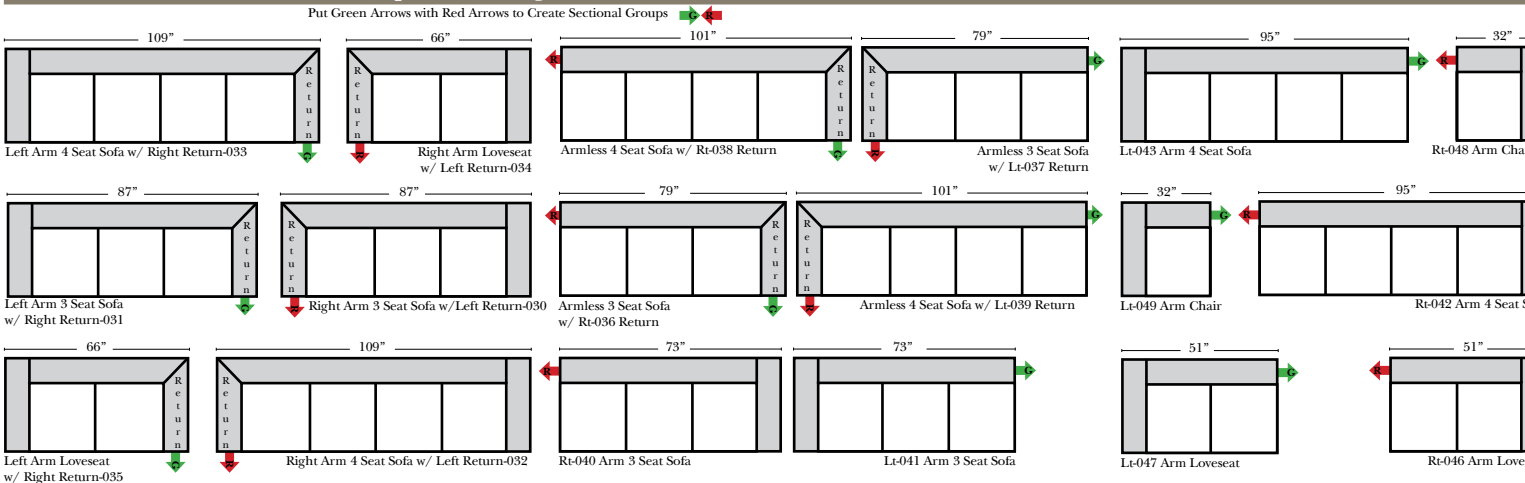

Options:

- Down Seats (additional Charge)
- No. 33 Firm Foam
- Upholstered Swivel Base (Additional Charge) (Available on 2 arm chair only)

Sleeper Options: (All the below options are at additional charges)

- Full Sleeper available w/ Standard Mattress
- Deluxe Innerspring Mattress: Full
- Air Dream Coil Mattress: Full Only

Note:

All Dimensions are approximate, if accuracy is crucial, please contact us for validation of the dimensions shown. However, a 1" to 2" variance can still apply due to foam and upholstery.

L-Shape / 90 Degree Sectional

(All 4 seat items ship as one piece if stationary, two pieces if motion installed)

Chaise & Conversation Sectionals

Put Green Arrows with Red Arrows to Create Sectional Groups 
 Put Orange Arrows with Tan Arrows to Create Sectional Groups 