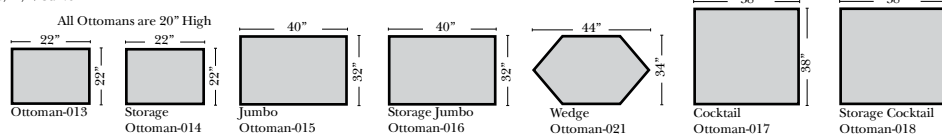

Standard & Armless

(All 4 seat items ship as one piece if stationary, two pieces if motion installed)