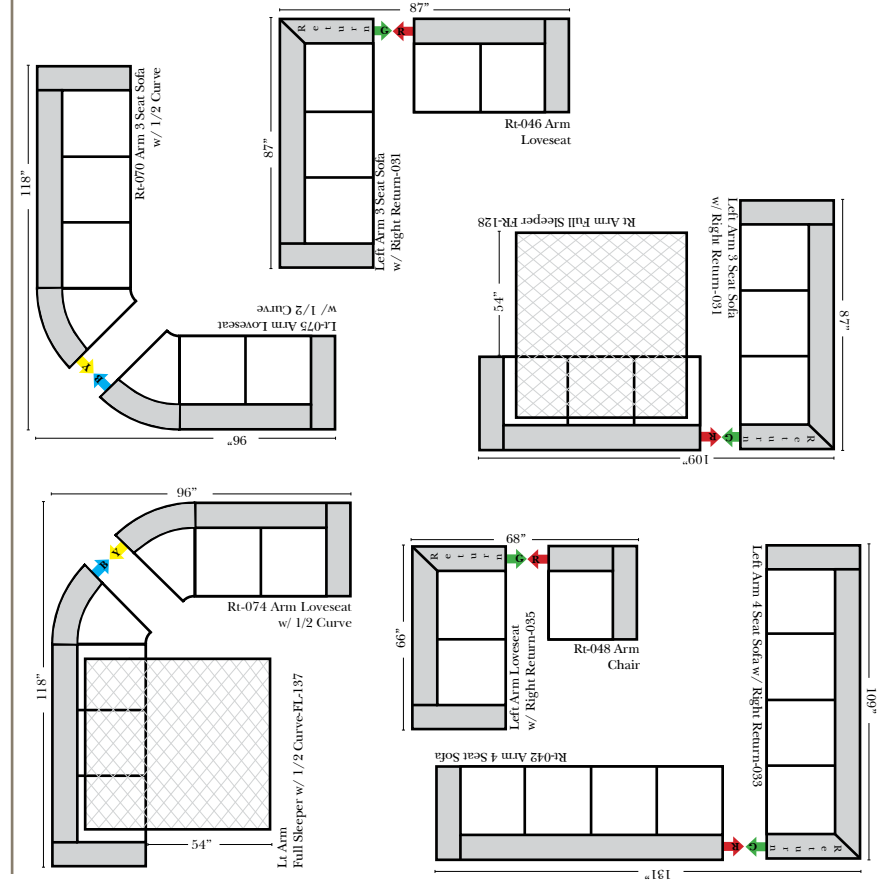

- Full Sleeper available w/ Standard Mattress
- Deluxe Innerspring Mattress: Full
- Air Dream Coil Mattress: Full Only

Note:

All Dimensions are approximate, if accuracy is crucial, please contact us for validation of the dimensions shown. However, a 1" to 2" variance can still apply due to foam and upholstery.

L-Shape / 90 Degree Sectional

(All 4 seat items ship as one piece if stationary, two pieces if motion installed)

Chaise & Conversation Sectionals

Put Green Arrows with Red Arrows to Create Sectional Groups 
 Put Orange Arrows with Tan Arrows to Create Sectional Groups 

Chaises
 for this style not available
 at this time

Conversation Sectionals
 for this style not available
 at this time

Sleepers

Put Green Arrows with Red Arrows to Create Sectional Groups 
 Put Blue Arrows with Yellow Arrows to Create Sectional Groups 

Suggested Configurations

07/06/2012

The Suggested Configurations below are only a sample of what the imagination can create, please enjoy creating the configuration that fits your lifestyle, using the ideas below and from the items on the opposite page.