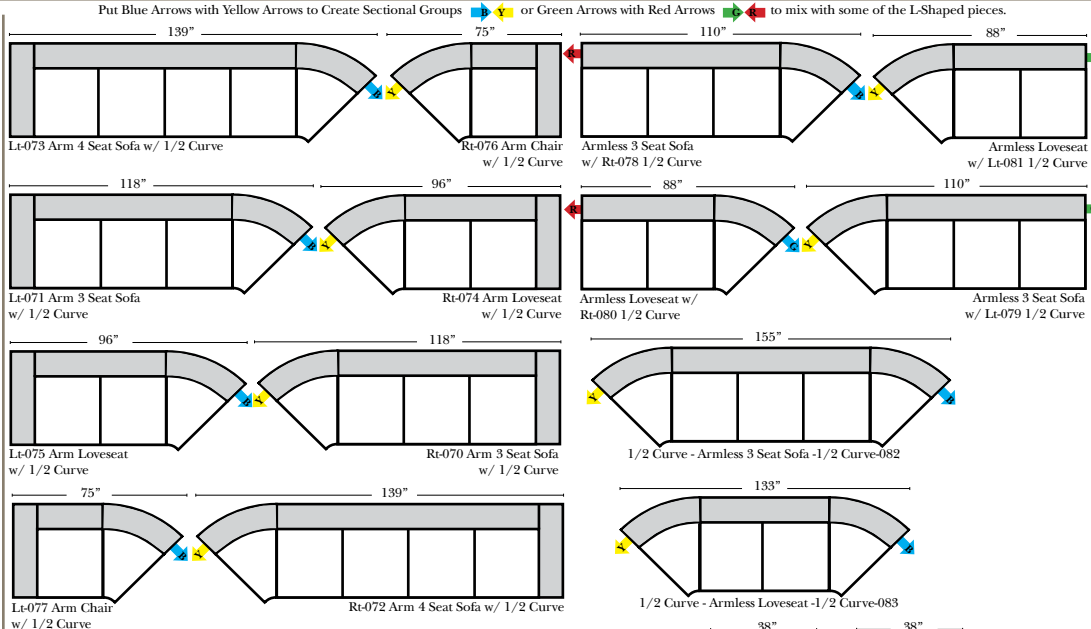

Standard & Armless

(All 4 seat items ship as one piece if stationary, two pieces if motion installed)

Features

Standard:

- Available in Full & Top Grain Leathers
- Available in Luxury Fabrics
- All Hardwood Frames

Options:

- Down Seats (additional Charge)
- No. 33 Firm Foam
- Upholstered Swivel Base (Additional Charge) (Available on 2 arm chair only)

Sleeper Options: (All the below options are at additional charges)

- Full Sleeper available w/ Standard Mattress
- Deluxe Innerspring Mattress: Full
- Air Dream Coil Mattress: Full Only

Note:

All Dimensions are approximate, if accuracy is crucial, please contact us for validation of the dimensions shown. However, a 1" to 2" variance can still apply due to foam and upholstery.

L-Shape / 90 Degree Sectional

(All 4 seat items ship as one piece if stationary, two pieces if motion installed)

Chaise & Conversation Sectionals

Put Green Arrows with Red Arrows to Create Sectional Groups 
 Put Orange Arrows with Tan Arrows to Create Sectional Groups 