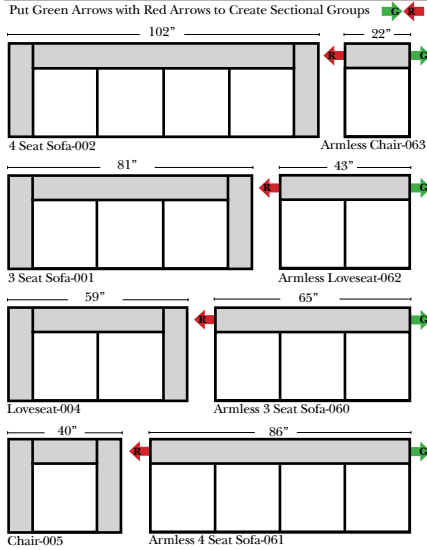

Standard & Armless

(All 4 seat items ship as one piece if stationary, two pieces if motion installed)

Features

Standard:

- Available in Full & Top Grain Leathers
- Available in Luxury Fabrics
- All Hardwood Frames

Options:

- Down Seats (additional Charge)
- No. 33 Firm Foam
- Upholstered Swivel Base (Additional Charge) (Available on 2 arm chair only)

Sleeper Options: (All the below options are at additional charges)

- Full Sleeper available w/ Standard Mattress
- Deluxe Innerspring Mattress: Full
- Air Dream Coil Mattress: Full Only

Note:

All Dimensions are approximate, if accuracy is crucial, please contact us for validation of the dimensions shown. However, a 1" to 2" variance can still apply due to foam and upholstery.

L-Shape / 90 Degree Sectional

(All 4 seat items ship as one piece if stationary, two pieces if motion installed)

Chaise & Conversation Sectionals

Put Green Arrows with Red Arrows to Create Sectional Groups 
 Put Orange Arrows with Tan Arrows to Create Sectional Groups 