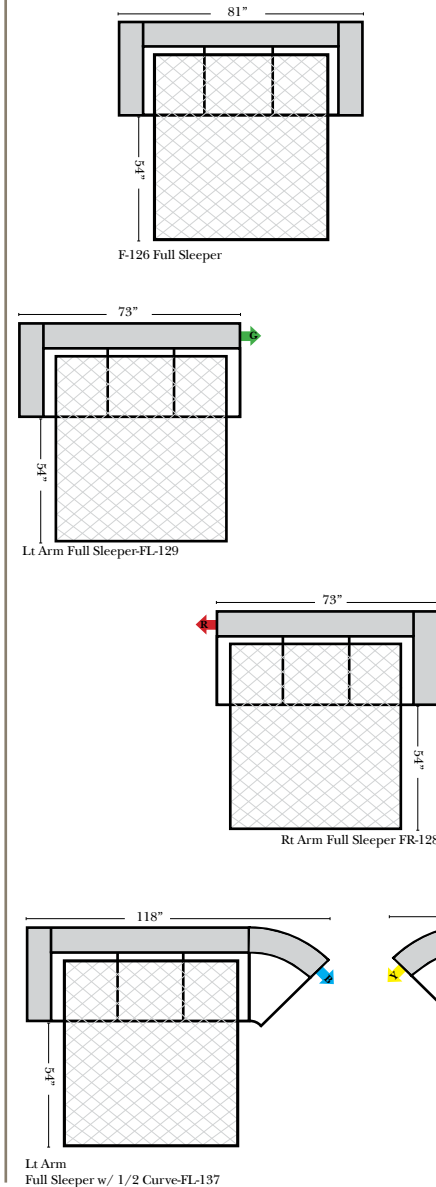

Chaise & Conversation Sectionals

Put Green Arrows with Red Arrows to Create Sectional Groups
Put Orange Arrows with Tan Arrows to Create Sectional Groups

Chaises
for this style not available
at this time

Conversation Sectionals
for this style not available
at this time

Sleepers

Put Green Arrows with Red Arrows to Create Sectional Groups
Put Blue Arrows with Yellow Arrows to Create Sectional Groups