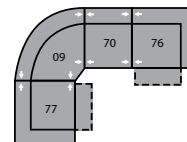

32 Rocker Recliner
39 Power Rocker Recliner
41 x 41 x 40"
104 x 104 x 102cm
IA: 23" / 58cm

33 Swivel Rocker Recliner
41 x 41 x 41"
104 x 104 x 104cm
IA: 23" / 58cm

76 RHF Wide Recliner
6P RHF Wide Power Recliner
40 x 41 x 40"
102 x 104 x 102cm

77 LHF Wide Recliner
7P LRHF Wide Power Recliner
40 x 41 x 40"
102 x 104 x 102cm

75 Sofa Recliner 2/2
5P Power Sofa Recliner 2/2
80 x 41 x 40"
203 x 104 x 102cm
IA: 61" / 155cm

53 Loveseat Recliner
63 Power Loveseat Recliner
64 x 41 x 40"
163 x 104 x 102cm
IA: 46" / 117cm

58 Loveseat Console
68 Power Loveseat Console
77 x 41 x 40"
196 x 104 x 102cm

56 RHF Chaise
37 x 67 x 40"
94 x 170 x 102cm

57 LHF Chaise
37 x 67 x 40"
94 x 170 x 102cm

W0 Home Theatre Wedge
17 x 40 x 35"
43 x 102 x 89cm

W1 Wedge 45°
37 x 38 x 35"
94 x 97 x 89cm

W2 Console
13 x 40 x 35"
33 x 102 x 89cm

M7
122 x 122"
310 x 310cm

M9
122 x 90"
310 x 229cm

Configurations measured in full recline.