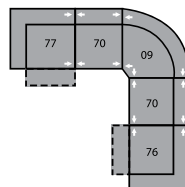

32 Rocker Recliner
39 Power Rocker Recliner
41 x 41 x 40"
104 x 104 x 102cm
IA: 23" / 58cm

33 Swivel Rocker Recliner
41 x 41 x 41"
104 x 104 x 104cm
IA: 23" / 58cm

76 RHF Wide Recliner
6P RHF Wide Power Recliner
40 x 41 x 40"
102 x 104 x 102cm

77 LHF Wide Recliner
7P LRHF Wide Power Recliner
40 x 41 x 40"
102 x 104 x 102cm

75 Sofa Recliner 2/2
5P Power Sofa Recliner 2/2
80 x 41 x 40"
203 x 104 x 102cm
IA: 61" / 155cm

53 Loveseat Recliner
63 Power Loveseat Recliner
64 x 41 x 40"
163 x 104 x 102cm
IA: 46" / 117cm

58 Loveseat Console
68 Power Loveseat Console
77 x 41 x 40"
196 x 104 x 102cm

56 RHF Chaise
37 x 67 x 40"
94 x 170 x 102cm

57 LHF Chaise
37 x 67 x 40"
94 x 170 x 102cm

W0 Home Theatre Wedge
17 x 40 x 35"
43 x 102 x 89cm

W1 Wedge 45°
37 x 38 x 35"
94 x 97 x 89cm

W2 Console
13 x 40 x 35"
33 x 102 x 89cm

M7
122 x 122"
310 x 310cm

M9
122 x 90"
310 x 229cm

Configurations measured in full recline.