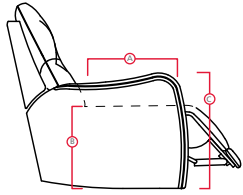

Innovations

7P LHF Wide Power Recliner / 70 Armless Wide Chair / 09 Corner Curve /
70 Armless Wide Chair / 56 RHF Chaise

31 Power Wallhugger Recliner

63 Power Loveseat Recliner

5P Power Sofa Recliner 2/2

41121 WESTPOINT

Printed in Canada 11/16

PALLISER[®]
My Home, My Style, My Way™

41121 WESTPOINT

PALLISER[®]
My Home, My Style, My Way™

DIMENSIONS SHOWN AS WIDTH X DEPTH X HEIGHT.
SPECIFICATIONS ARE CORRECT AT TIME OF PRINTING AND ARE SUBJECT TO CHANGE WITHOUT NOTICE.
LHF – LEFT HAND FACING RHF – RIGHT HAND FACING IA – INSIDE ARM TO INSIDE ARM

- A Seat Depth 22" / 56cm
- B Seat Height 19.5" / 50cm
- C Arm Height 24.5" / 62cm

Features

- > Back: premium elastic webbing
- > Seat: 8 gauge sinuous wire springs
- > Back filled with blown fibre
- > Chaise styling
- > Toggle power mechanism
- > Touch button for power operation