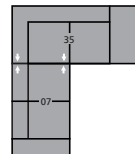

- A Seat Depth 23" / 58cm
- B Seat Height 17" / 43cm
- C Arm Height 23" / 58cm

Features

- > High resilience seat foam for superior durability and comfort
- > Seat: Interwoven 100% elastic webbing
- > Back filled with blown fibre
- > Wood or metal foot option

04 Ottoman
39 x 28 x 18"
99 x 71 x 46cm

07 LHF Loveseat
62 x 39 x 33"
157 x 99 x 84cm

08 RHF Loveseat
62 x 39 x 33"
157 x 99 x 84cm

12 LHF Sofa
88 x 39 x 33"
224 x 99 x 84cm

13 RHF Sofa
88 x 39 x 33"
224 x 99 x 84cm

15 RHF Chaise
36 x 62 x 33"
91 x 157 x 84cm

16 LHF Chaise
36 x 62 x 33"
91 x 157 x 84cm

35 RHF Corner Chaise
91 x 39 x 33"
231 x 99 x 84cm

36 LHF Corner Chaise
91 x 39 x 33"
231 x 99 x 84cm

39 LHF Sofa Split
99 x 39 x 33"
251 x 99 x 84cm

40 RHF Sofa Split
99 x 39 x 33"
251 x 99 x 84cm

C1 – 16/08
98 x 62"
249 x 157cm

CE – 07/35
91 x 101"
231 x 257cm

C2 – 39/08
101 x 99"
257 x 251cm

C9 – 12/35
127 x 91"
323 x 231cm

CX – 12/40
99 x 127"
251 x 323cm