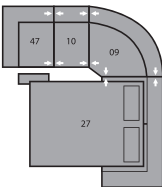

30 Armless Recliner
60 Power Armless Recliner
23 x 39 x 40"
58 x 99 x 102cm

31 Power Wallhugger Recliner
35 Wallhugger Recliner
43 x 39 x 40"
109 x 99 x 102cm

32 Rocker Recliner
39 Power Rocker Recliner
43 x 39 x 40"
109 x 99 x 102cm

33 Swivel Rocker Recliner
43 x 39 x 41"
109 x 99 x 104cm

46 RHF Recliner
66 RHF Power Recliner
34 x 39 x 40"
86 x 99 x 102cm

47 LHF Recliner
67 LHF Power Recliner
34 x 39 x 40"
86 x 99 x 102cm

A0 Storage Wedge 11°
17 x 36 x 36"
43 x 91 x 91cm

A1 Storage Wedge 45°
36 x 36 x 36"
91 x 91 x 91cm

A2 Storage Console
13 x 36 x 36"
33 x 91 x 91cm

MA
106 x 106"
269 x 269cm

MB
106 x 120"
269 x 305cm

MD
119 x 120"
302 x 305cm

ME
161 x 66"
409 x 168cm

MF
124 x 46"
315 x 117cm

MG
162 x 51"
411 x 130cm

MH
121 x 39"
307 x 99cm