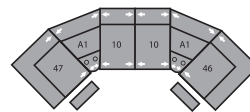

30 Armless Recliner
60 Power Armless Recliner
23 x 39 x 40"
58 x 99 x 102cm

31 Power Wallhugger Recliner
35 Wallhugger Recliner
43 x 39 x 40"
109 x 99 x 102cm

32 Rocker Recliner
39 Power Rocker Recliner
43 x 39 x 40"
109 x 99 x 102cm

33 Swivel Rocker Recliner
43 x 39 x 41"
109 x 99 x 104cm

46 RHF Recliner
66 RHF Power Recliner
34 x 39 x 40"
86 x 99 x 102cm

47 LHF Recliner
67 LHF Power Recliner
34 x 39 x 40"
86 x 99 x 102cm

A0 Storage Wedge 11°
17 x 36 x 36"
43 x 91 x 91cm

A1 Storage Wedge 45°
36 x 36 x 36"
91 x 91 x 91cm

A2 Storage Console
13 x 36 x 36"
33 x 91 x 91cm

MA
106 x 106"
269 x 269cm

MB
106 x 120"
269 x 305cm

MD
119 x 120"
302 x 305cm

ME
161 x 66"
409 x 168cm

MF
124 x 46"
315 x 117cm

MG
162 x 51"
411 x 130cm

MH
121 x 39"
307 x 99cm