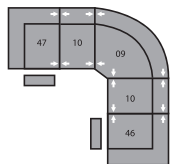

51 Sofa Recliner
61 Power Sofa Recliner
89 x 39 x 40"
226 x 99 x 102cm

53 Loveseat Recliner
63 Power Loveseat Recliner
67 x 39 x 40"
170 x 99 x 102cm

58 Loveseat Console
68 Power Loveseat Console
79 x 39 x 40"
201 x 99 x 102cm

30 Armless Recliner
60 Power Armless Recliner
23 x 39 x 40"
58 x 99 x 102cm

31 Power Wallhugger Recliner
35 Wallhugger Recliner
43 x 39 x 40"
109 x 99 x 102cm

32 Rocker Recliner
39 Power Rocker Recliner
43 x 39 x 40"
109 x 99 x 102cm

33 Swivel Rocker Recliner
43 x 39 x 41"
109 x 99 x 104cm

46 RHF Recliner
66 RHF Power Recliner
34 x 39 x 40"
86 x 99 x 102cm

47 LHF Recliner
67 LHF Power Recliner
34 x 39 x 40"
86 x 99 x 102cm

A0 Storage Wedge 11°
17 x 36 x 36"
43 x 91 x 91cm

A1 Storage Wedge 45°
36 x 36 x 36"
91 x 91 x 91cm

A2 Storage Console
13 x 36 x 36"
33 x 91 x 91cm

MA
106 x 106"
269 x 269cm

MB
106 x 120"
269 x 305cm

MD
119 x 120"
302 x 305cm

ME
161 x 66"
409 x 168cm

MF
124 x 46"
315 x 117cm