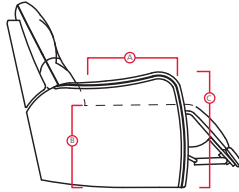

51 Sofa Recliner

47 LHF Recliner / A0 Storage Wedge 11° /
30 Armless Recliner / A0 Storage Wedge 11° /
46 RHF Recliner

41164 / 46164 BENSON

Printed in Canada 12/12

PALLISER®
My Home, My Style, My Way™

41164 / 46164 BENSON

PALLISER[®]
My Home, My Style, My Way™

DIMENSIONS SHOWN AS WIDTH X DEPTH X HEIGHT.
SPECIFICATIONS ARE CORRECT AT TIME OF PRINTING AND ARE SUBJECT TO CHANGE WITHOUT NOTICE.
LHF – LEFT HAND FACING RHF – RIGHT HAND FACING IA – INSIDE ARM TO INSIDE ARM

Features

- > Back: 11 or 12 gauge sinuous springs
- > Seat: 8 gauge sinuous wire springs
- > Back fill: with blown fibre
- > Toggle power mechanism

For more information, go to palliser.com

- (A) Seat Depth 23" / 58cm
- (B) Seat Height 19" / 48cm
- (C) Arm Height 26" / 66cm