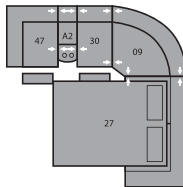

30 Armless Recliner
60 Power Armless Recliner
23 x 39 x 40"
58 x 99 x 102cm

31 Power Wallhugger Recliner
35 Wallhugger Recliner
43 x 39 x 40"
109 x 99 x 102cm

32 Rocker Recliner
39 Power Rocker Recliner
43 x 39 x 40"
109 x 99 x 102cm

33 Swivel Rocker Recliner
43 x 39 x 41"
109 x 99 x 104cm

46 RHF Recliner
66 RHF Power Recliner
34 x 39 x 40"
86 x 99 x 102cm

47 LHF Recliner
67 LHF Power Recliner
34 x 39 x 40"
86 x 99 x 102cm

A0 Storage Wedge 11°
17 x 36 x 36"
43 x 91 x 91cm

A1 Storage Wedge 45°
36 x 36 x 36"
91 x 91 x 91cm

A2 Storage Console
13 x 36 x 36"
33 x 91 x 91cm

MA
106 x 106"
269 x 269cm

MB
106 x 120"
269 x 305cm

MD
119 x 120"
302 x 305cm

ME
161 x 66"
409 x 168cm

MF
124 x 46"
315 x 117cm

MG
162 x 51"
411 x 130cm

MH
121 x 39"
307 x 99cm