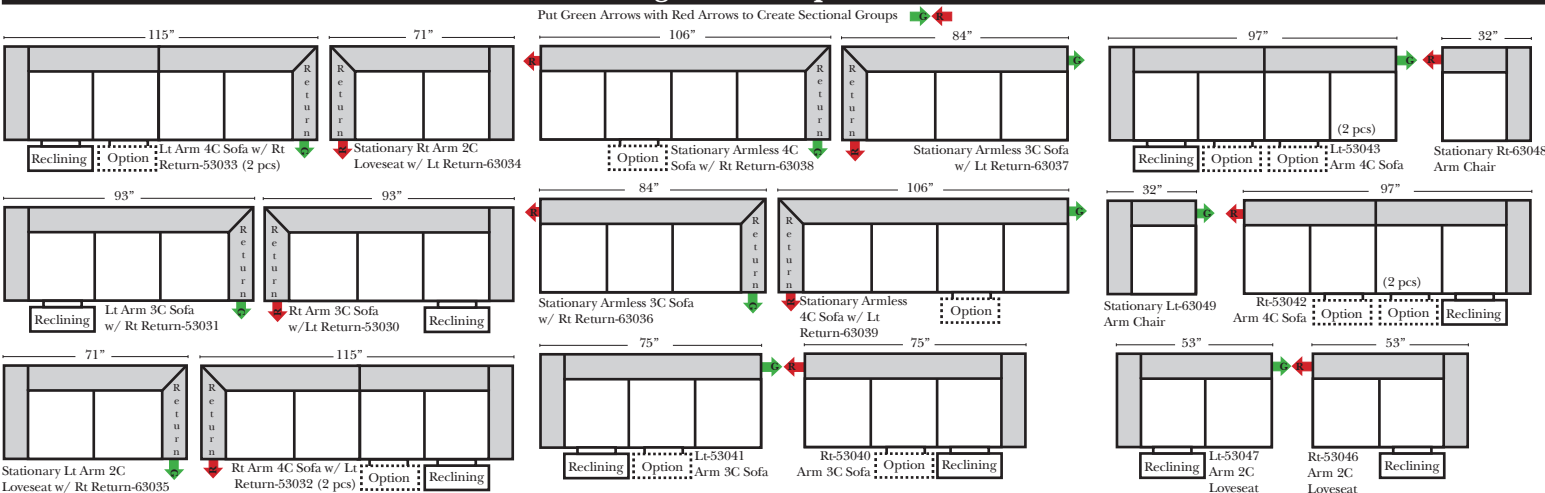

Options: (No Additional Charge)

- No. 33 Firm Foam
- Wood Leg - Cherry, Chocolate, Espresso, Honey Oak, Shadow

Options: (Additional Charges Apply)

- Console Table - Standard as Espresso finish (N/C Option is Honey Oak finish)
- Metal Cup Holder (MCH) - Standard Finish is Silver (N/C Option is Black or Hammered Antique Finish) (Available with Motorized Reclining Seats only)
- Electronic Cup Holder (ECH) (Console Arms Only)
- Center Seat Recliner Option
- Motorized Recliner Mechanism
- Swivel Recliner Base (2 Arm Recliner Only)
- Swivel Glider Mechanism (2 Arm Recliner Only)
- Lift Chair Dual Motor Mechanism (2 Arm Recliner Only)
- Upholstered Swivel Base (2 Arm Recliner Only)
- Motorized 180° Swivel Glider (2 Arm Recliner Only)

Sleeper Options: (Additional charges apply)

- Full Sleeper available w/Standard Mattress
- Deluxe Innerspring Mattress: Full
- Air Dream Coil Mattress: Full Only

All items on these pages are available as Stationary (Non-Reclining)

90 Degree / L-Shape Sectional

Note:

All Dimensions are approximate, if accuracy is crucial, please contact us for validation of the dimensions shown. However, a 1" to 2" variance can still apply due to foam and upholstery.