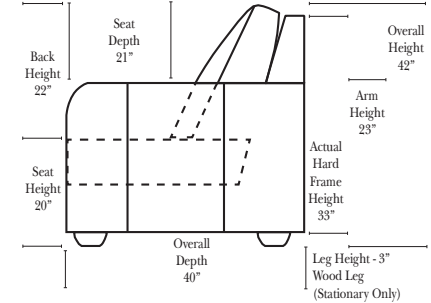

2-Piece Curve Sectional

Standards & Options

Standard:

- Available in Full & Top Grain Leathers
- Available in Luxury Fabrics
- All Hardwood Frames
- Nail Heads - Brass
- Wood Leg Finish - Walnut Finish (Stationary Only)

Options: (No Additional Charge)

- No. 33 Firm Foam
- Wood Leg - Cherry, Chocolate, Espresso, Honey Oak, Shadow

Options: (Additional Charges Apply)

- Console Table - Standard as Espresso finish (N/C Option is Honey Oak finish)
- Metal Cup Holder (MCH) - Standard Finish is Silver (N/C Option is Black or Hammered Antique Finish) (Available with Motorized Reclining Seats only)
- Electronic Cup Holder (ECH) (Console Arms Only)
- Center Seat Recliner Option
- Motorized Recliner Mechanism
- Swivel Recliner Base (2 Arm Recliner Only)
- Swivel Glider Mechanism (2 Arm Recliner Only)
- Lift Chair Dual Motor Mechanism (2 Arm Recliner Only)
- Upholstered Swivel Base (2 Arm Recliner Only)
- Motorized 180° Swivel Glider (2 Arm Recliner Only)

Sleeper Options: (Additional charges apply)

- Full Sleeper available w/Standard Mattress
- Deluxe Innerspring Mattress: Full
- Air Dream Coil Mattress: Full Only

All items on these pages are available as Stationary (Non-Reclining)