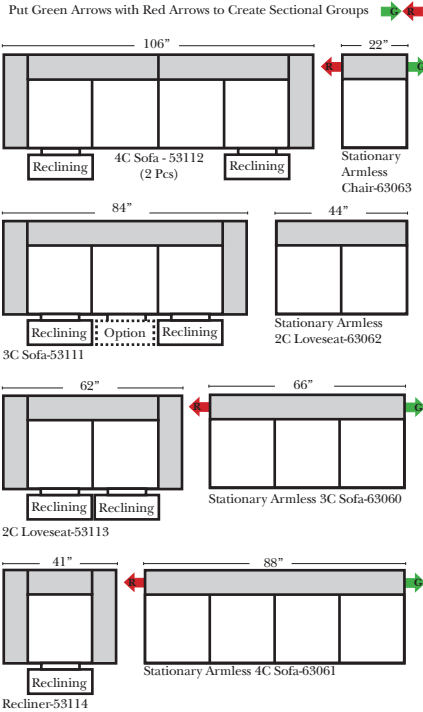

Standard / Armless

2-Piece Curve Sectional

Standards & Options

Standard:

- Available in Full & Top Grain Leathers
- Available in Luxury Fabrics
- All Hardwood Frames
- Nail Heads - Brass
- Wood Leg Finish - Walnut Finish (Stationary Only)

90 Degree / L-Shape Sectional

Note:

All Dimensions are approximate, if accuracy is crucial, please contact us for validation of the dimensions shown. However, a 1" to 2" variance can still apply due to foam and upholstery.