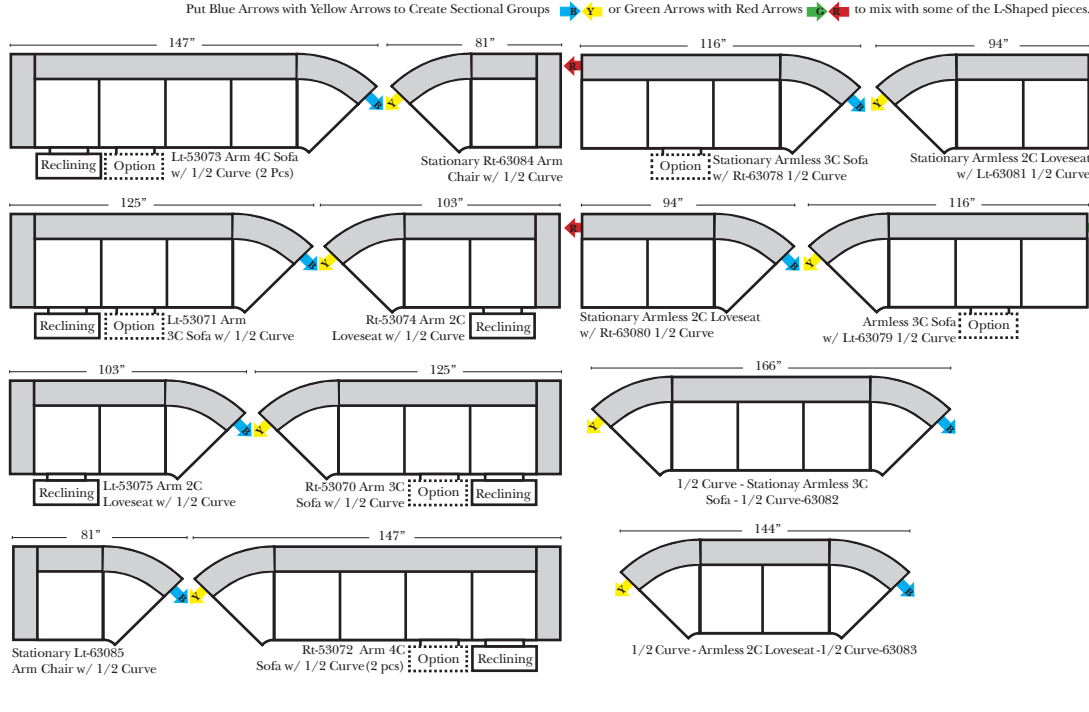

Standard / Armless

2-Piece Curve Sectional

Standards & Options

Standard:

- Available in Full & Top Grain Leathers
- Available in Luxury Fabrics
- All Hardwood Frames
- Nail Heads - Brass
- Wood Leg Finish - Walnut Finish (Stationary Only)

Options: (No Additional Charge)

- No. 33 Firm Foam
- Wood Leg - Cherry, Chocolate, Espresso, Honey Oak, Shadow

Options: (Additional Charges Apply)

- Console Table - Standard as Espresso finish (N/C Option is Honey Oak finish)
- Metal Cup Holder (MCH) - Standard Finish is Silver (N/C Option is Black or Hammered Antique Finish) (Available with Motorized Reclining Seats only)
- Electronic Cup Holder (ECH) (Console Arms Only)
- Center Seat Recliner Option
- Motorized Recliner Mechanism
- Swivel Recliner Base (2 Arm Recliner Only)
- Swivel Glider Mechanism (2 Arm Recliner Only)
- Lift Chair Dual Motor Mechanism (2 Arm Recliner Only)
- Upholstered Swivel Base (2 Arm Recliner Only)
- Motorized 180° Swivel Glider (2 Arm Recliner Only)

Sleeper Options: (Additional charges apply)

- Full Sleeper available w/Standard Mattress
- Deluxe Innerspring Mattress: Full
- Air Dream Coil Mattress: Full Only

All items on these pages are available as Stationary (Non-Reclining)

90 Degree / L-Shape Sectional

Note:

All Dimensions are approximate, if accuracy is crucial, please contact us for validation of the dimensions shown. However, a 1" to 2" variance can still apply due to foam and upholstery.