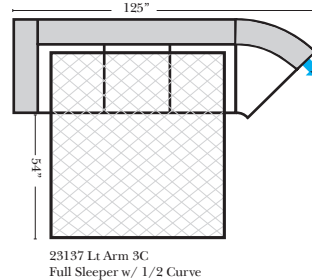

Bumper / Return Chaise & Conversation Sofas

Put Green Arrows with Red Arrows to Create Sectional Groups
Put Orange Arrows with Tan Arrows to Create Sectional Groups

Put Blue Arrows with Yellow Arrows to Create Sectional Groups

Sleepers

Suggested Configurations

v.09.14.15

The Suggested Configurations below are only a sample of what the imagination can create, please enjoy creating the configuration that fits your lifestyle, using the ideas below and from the items on the opposite page.

Sleepers (cont.)