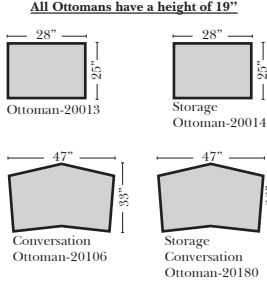

Bumper / Return Chaise & Conversation Sofas

Put Green Arrows with Red Arrows to Create Sectional Groups
Put Orange Arrows with Tan Arrows to Create Sectional Groups

Put Blue Arrows with Yellow Arrows to Create Sectional Groups