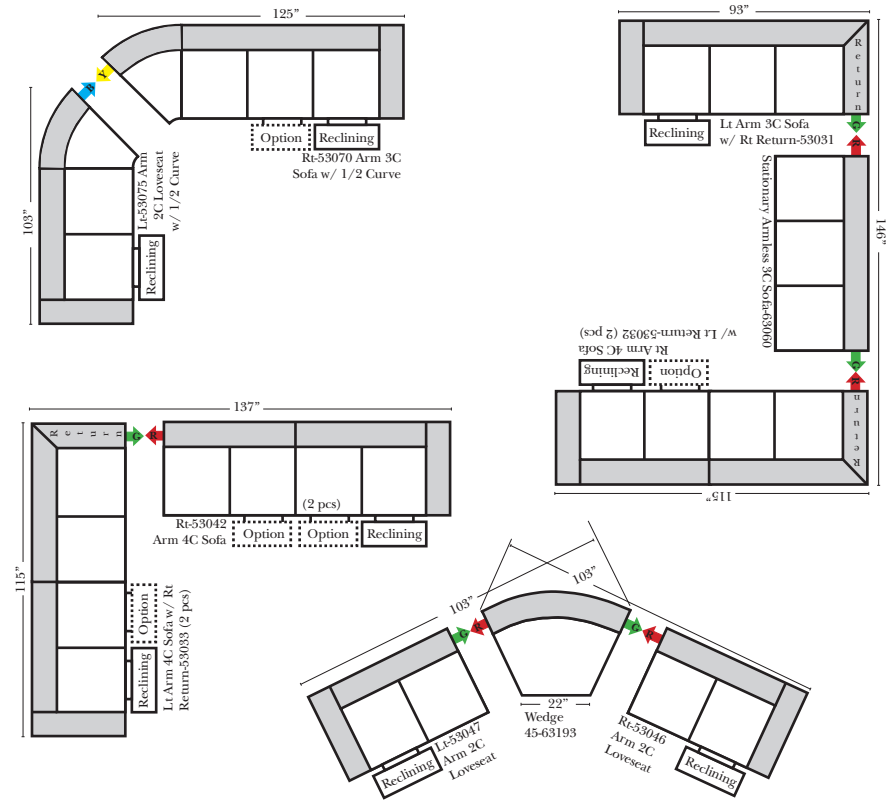

90 Degree / L-Shape Sectional

Note:

All Dimensions are approximate, if accuracy is crucial, please contact us for validation of the dimensions shown. However, a 1" to 2" variance can still apply due to foam and upholstery.

Bumper / Return Chaise & Conversation Sofas

Put Green Arrows with Red Arrows to Create Sectional Groups
Put Orange Arrows with Tan Arrows to Create Sectional Groups

Put Blue Arrows with Yellow Arrows to Create Sectional Groups

Sleepers

Suggested Configurations

v.09.14.15

The Suggested Configurations below are only a sample of what the imagination can create, please enjoy creating the configuration that fits your lifestyle, using the ideas below and from the items on the opposite page.