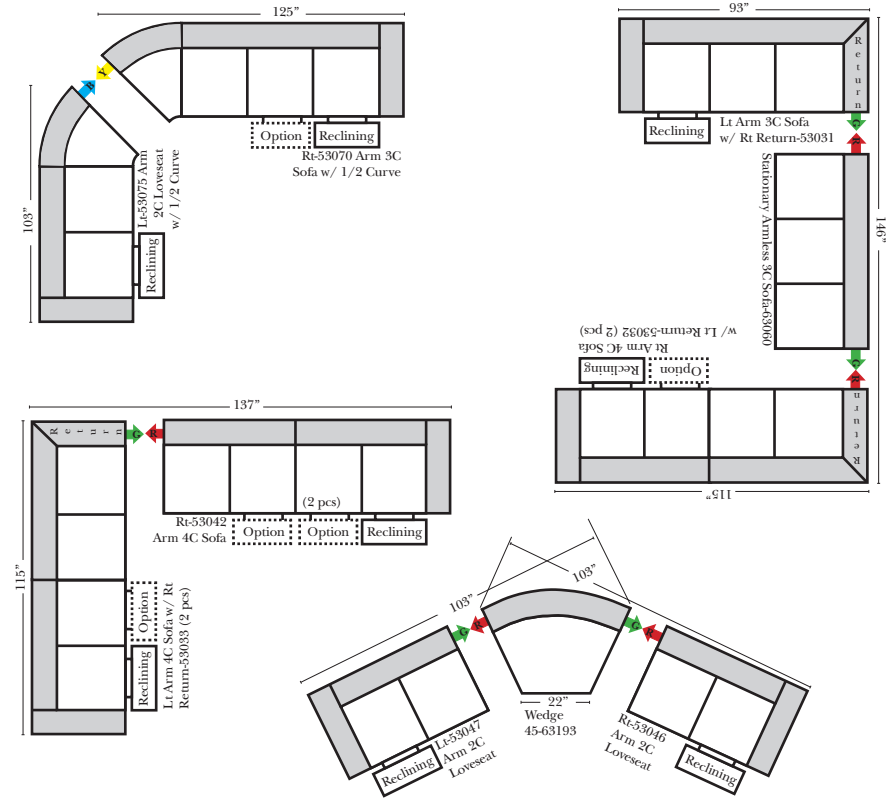

Suggested Configurations

v.11.23.15

The Suggested Configurations below are only a sample of what the imagination can create, please enjoy creating the configuration that fits your lifestyle, using the ideas below and from the items on the opposite page.