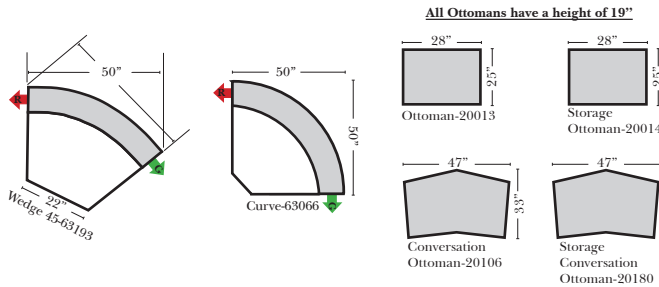

Bumper / Return Chaise & Conversation Sofas

Put Green Arrows with Red Arrows to Create Sectional Groups
Put Orange Arrows with Tan Arrows to Create Sectional Groups

Put Blue Arrows with Yellow Arrows to Create Sectional Groups