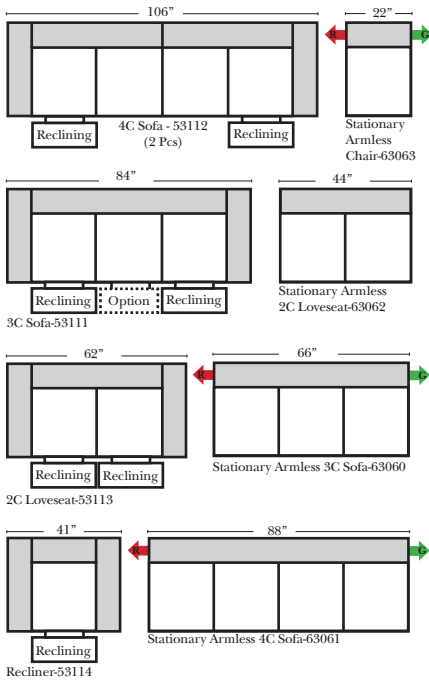

## 2-Piece Curve Sectional

Put Green Arrows with Red Arrows to Create Sectional Groups

Put Blue Arrows with Yellow Arrows to Create Sectional Groups or Green Arrows with Red Arrows to mix with some of the L-Shaped pieces.