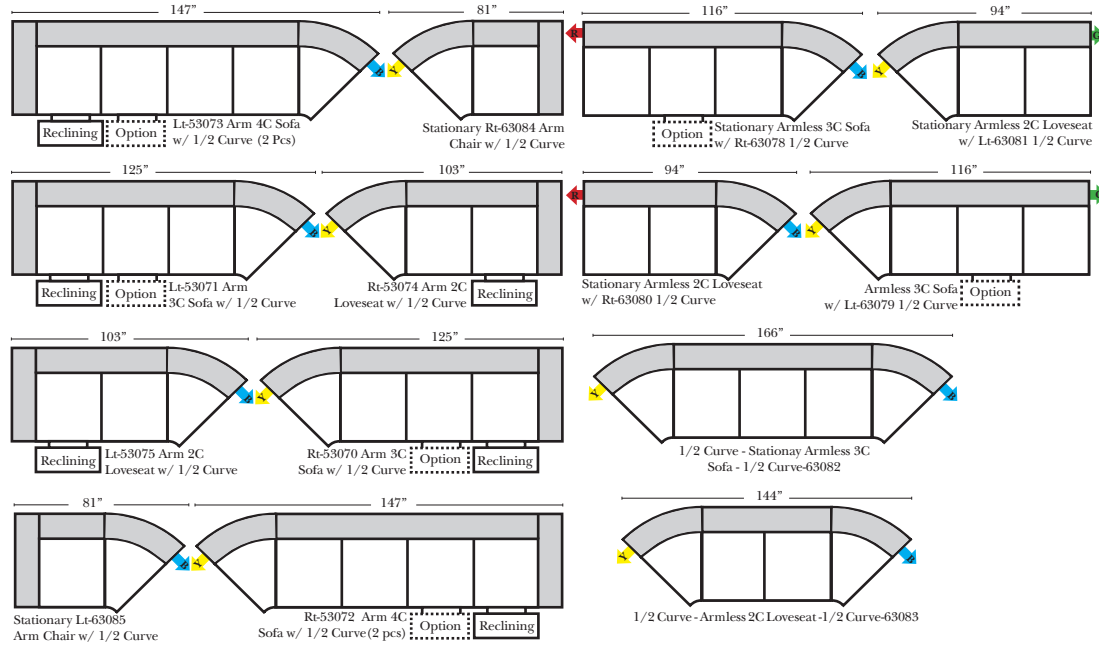

## 2-Piece Curve Sectional

Put Green Arrows with Red Arrows to Create Sectional Groups

Put Blue Arrows with Yellow Arrows to Create Sectional Groups or Green Arrows with Red Arrows to mix with some of the L-Shaped pieces.

## 90 Degree / L-Shape Sectional

Put Green Arrows with Red Arrows to Create Sectional Groups