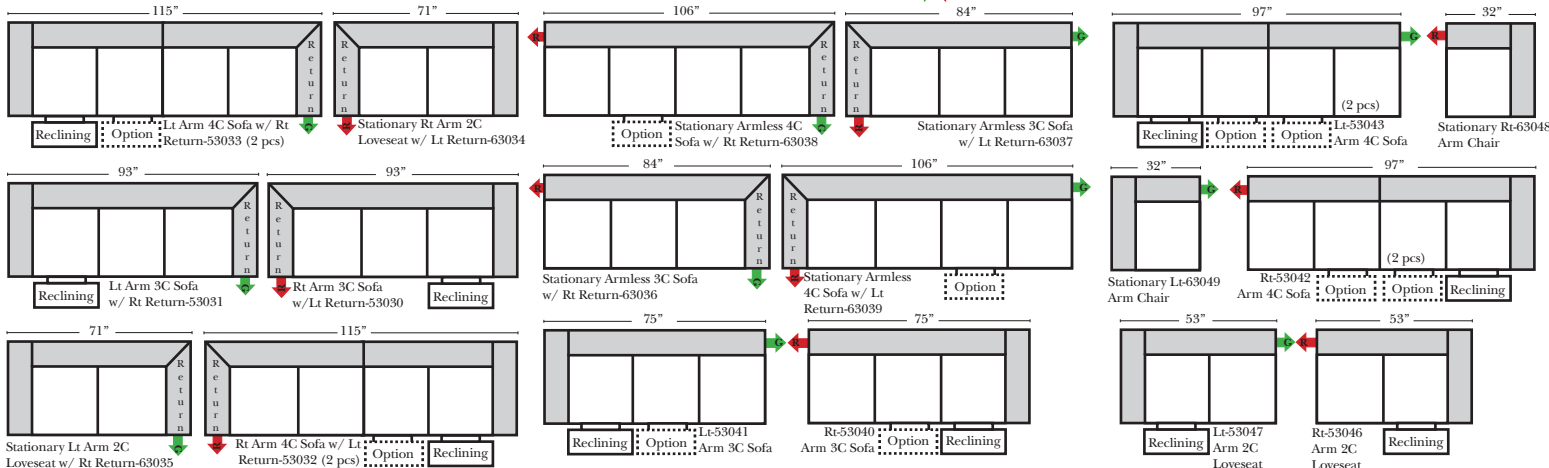

90 Degree / L-Shape Sectional

Put Green Arrows with Red Arrows to Create Sectional Groups