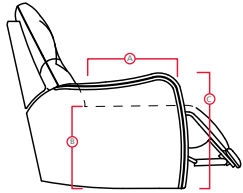

# Motion

77 LHF Wide Recliner / 70 Armless Wide Chair / 9H Corner Square with Headrests / 17 RHF Nest

77 LHF Wide Recliner / 70 Armless Wide Chair / 9H Corner Square with Headrests /  
70 Armless Wide Chair / 76 RHF Wide Recliner

# 40625 MORINO

DIMENSIONS SHOWN AS WIDTH X DEPTH X HEIGHT.  
SPECIFICATIONS ARE CORRECT AT TIME OF PRINTING AND ARE SUBJECT TO CHANGE WITHOUT NOTICE.  
LHF – LEFT HAND FACING RHF – RIGHT HAND FACING IA – INSIDE ARM TO INSIDE ARM

**Features**  
> Back: Premium elastic webbing  
> Seat: Interwoven 100% elastic webbing  
For more information, go to [palliser.com](http://palliser.com)

- A Seat Depth 21" / 53cm
- B Seat Height 19" / 48cm
- C Arm Height 23" / 58cm