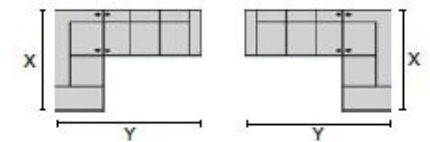

# 41070 ALASKA

**PALLISER®**  
My Home, My Style, My Way™

- A. Seat Depth: 21.5 in / 54.5 cm
- B. Seat Height: 19.7 in / 50.0 cm
- C. Arm Height: 26.4 in / 67.0 cm
- D. Arm Depth: 39.0 in / 99.0 cm
- E. Seat Back Height: 23.2 in / 59.0 cm
- F. Width of Arm: 12.4 in / 31.5 cm
- G. Reclined Depth: 64.4 in / 163.5 cm
- H. Headrest Extension: 4.3 in / 11.0 cm

Measurements displayed here represent the standard for this series. Some pieces may vary.

31 Wallhugger Power  
Recliner w/ Power Headrest  
46 x 40 x 40"  
117 x 102 x 103cm  
IA: 20" / 51cm

61 Sofa Power Recliner w/  
Power Headrest  
93 x 40 x 40"  
237 x 102 x 103cm  
IA: 67" / 171cm

63 Loveseat Power Recliner  
w/ Power Headrest  
70 x 40 x 40"  
178 x 102 x 103cm  
IA: 44" / 113cm

Dimensions are the same for reverse direction where applicable.

Specifications are correct at time of printing and are subject to change without notice.