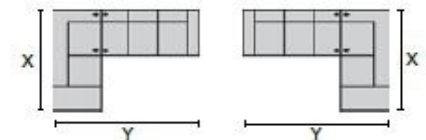

Measurements displayed here represent the standard for this series. Some pieces may vary.

1L Recliner Power
Headrest&Lumbar
39 x 42 x 43"
100 x 107 x 109cm
IA: 58" / 149cm

2L LHF Pw Rcl HRest&Lmb
31 x 42 x 43"
78 x 107 x 109cm

3L RHF Pw Rcl HRest&Lmb
31 x 42 x 43"
78 x 107 x 109cm

4L Armless Loveseat Pw
HRest&Lmb
46 x 42 x 43"
117 x 107 x 109cm

5L LHF Rcl RHF WgArm
Pw HRest&Lmb
46 x 42 x 43"
117 x 107 x 109cm
IA: 58" / 149cm

6L RHF Rcl LHF WgArm
Pw HRest&Lmb
46 x 42 x 43"
117 x 107 x 109cm
IA: 58" / 149cm

7L RHF Wg Arm Pw Rcl
HRest&Lmb
39 x 42 x 43"
98 x 107 x 109cm

8L Armless Pw Rcl
HRest&Lmb
23 x 42 x 43"
59 x 107 x 109cm

9L LHF Wg Arm Pw Rcl
HRest&Lmb
39 x 42 x 43"
98 x 107 x 109cm

Dimensions are the same for reverse direction where applicable.

Specifications are correct at time of printing and are subject to change without notice.

LHF = left hand facing means the "end arm" is on the LEFT HAND SIDE of the upholstered piece when you are standing in front of the piece.