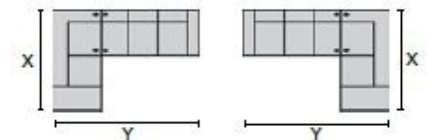

Measurements displayed here represent the standard for this series. Some pieces may vary.

17 RHF Stationary Nest
18 LHF Stationary Nest
58 x 41 x 32"
148 x 105 x 82cm

2P Armless Power Recliner
w/ Power Headrest
34 x 41 x 32"
87 x 105 x 82cm

31 Wallhugger Power
Recliner w/ Power Headrest
43 x 41 x 32"
110 x 105 x 82cm
IA: 25" / 63cm

6P RHF Power Recliner w/
Power Headrest
7P LHF Power Recliner w/
43 x 41 x 32"
109 x 105 x 82cm

70 Armless Chair
34 x 41 x 32"
87 x 105 x 82cm

9A Corner Square w
Movable HeadR
47 x 47 x 32"
119 x 119 x 82cm

Dimensions are the same for reverse direction where applicable.

Specifications are correct at time of printing and are subject to change without notice.